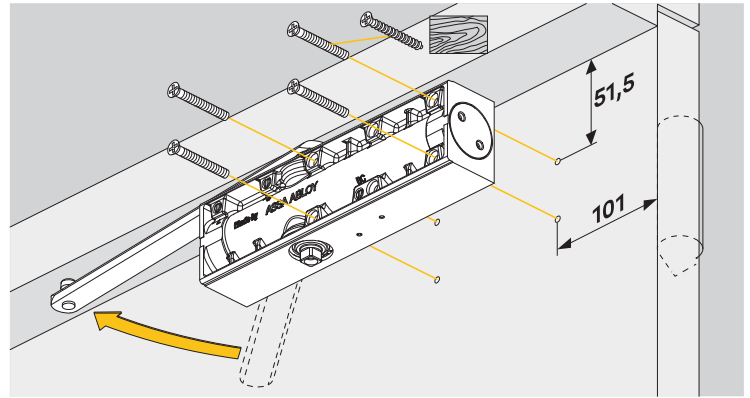

C

C

Abloy Oy
P.O. Box 108
80101 Joensuu
FINLAND

Tel: +358-20-599 2501
Fax: +358-20-599 2209

www.assaabloy.com
www.abloy.com/en/products/dop/yale-door-closers/

Trusted
every day