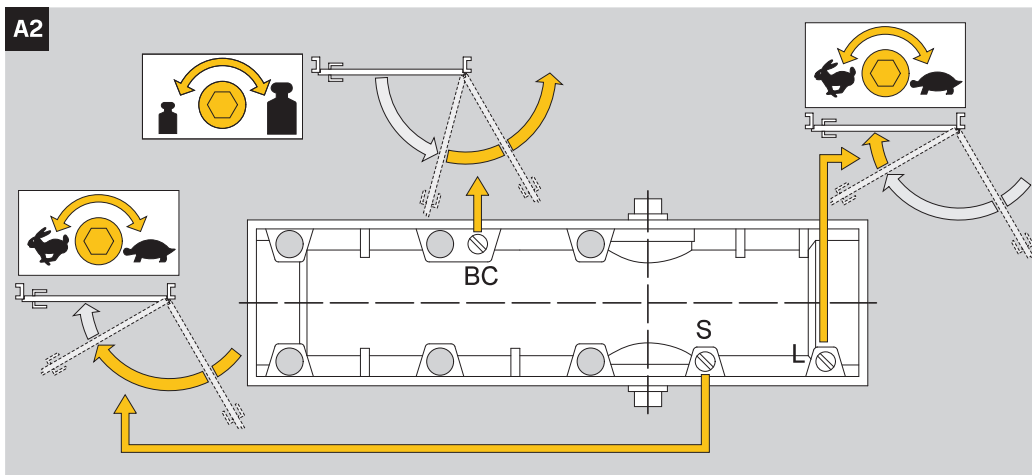

C

C

Abloy Oy
P.O. Box 108
80101 Joensuu
FINLAND

Tel: +358-20-599 2501
Fax: +358-20-599 2209

www.assaabloy.com
www.abloy.com/en/products/dop/yale-door-closers/

Trusted
every day