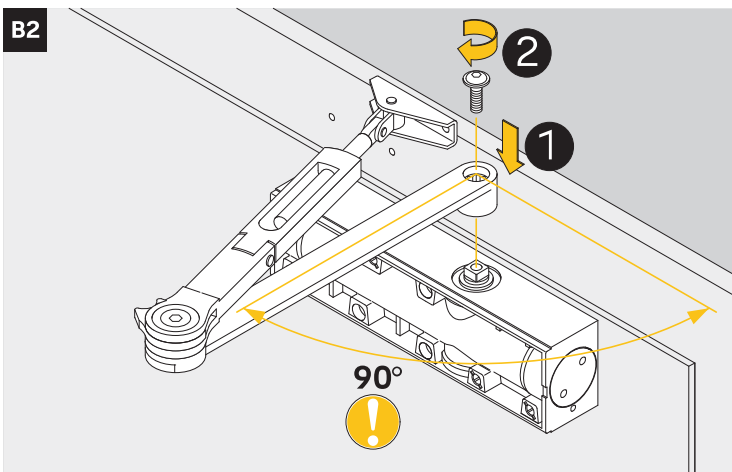

EN2
EN3

EN4
EN5