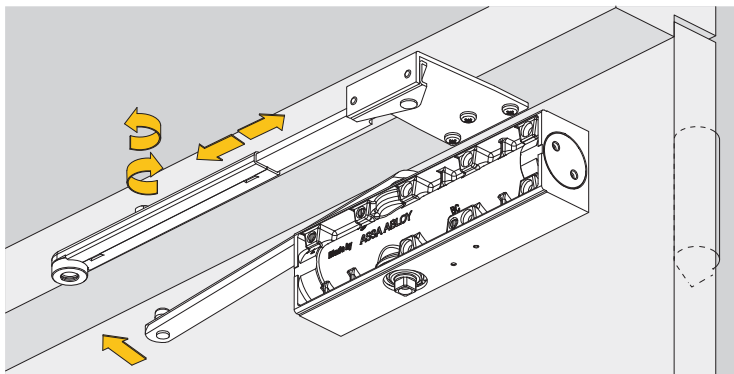

C

C

Abloy Oy
P.O. Box 108
80101 Joensuu
FINLAND

Tel: +358-20-599 2501
Fax: +358-20-599 2209

www.assaabloy.com
www.abloy.com/en/products/dop/yale-door-closers/

Trusted
every day