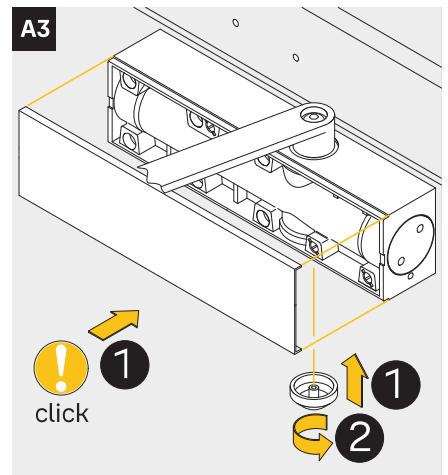

C

C

Abloy Oy
P.O. Box 108
80101 Joensuu
FINLAND

Tel: +358-20-599 2501
Fax: +358-20-599 2209

www.assaabloy.com
www.abloy.com/en/products/dop/yale-door-closers/

Trusted
every day