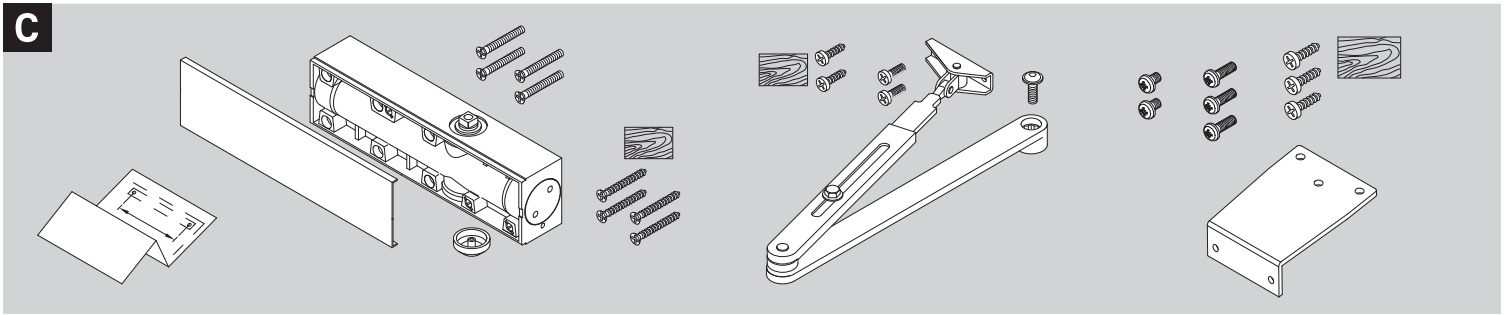

<https://www.abloy.com/en/products/dop/yale-door-closers/>

DoP

<https://www.abloy.com/en/products/2c/yale-door-closers/>

	B
EN2	≤ 850mm
EN3	≤ 950mm
EN4	≤ 1100mm
EN5	≤ 1250mm

CE	Abloy Oy PO Box 108 80101 Joensuu, Finland	21															
	Yale 5500	EN 1154:1996/A1:2002/AC:2006 2812-CPR-AD5499															
		<table border="1"> <tr> <td>4</td> <td>2/3/4</td> <td>1</td> <td>1</td> <td>3</td> </tr> <tr> <td>3</td> <td>5</td> <td></td> <td></td> <td></td> </tr> <tr> <td>3</td> <td>8</td> <td>3</td> <td>1</td> <td>1</td> </tr> </table>	4	2/3/4	1	1	3	3	5				3	8	3	1	1
4	2/3/4	1	1	3													
3	5																
3	8	3	1	1													
Dangerous substances: None																	