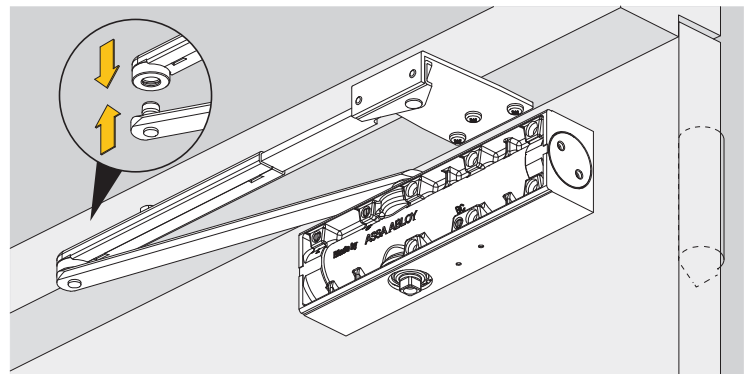

C

C

Abloy Oy
P.O. Box 108
80101 Joensuu
FINLAND

Tel: +358-20-599 2501
Fax: +358-20-599 2209

www.assaabloy.com
www.abloy.com/en/products/dop/yale-door-closers/

Trusted
every day