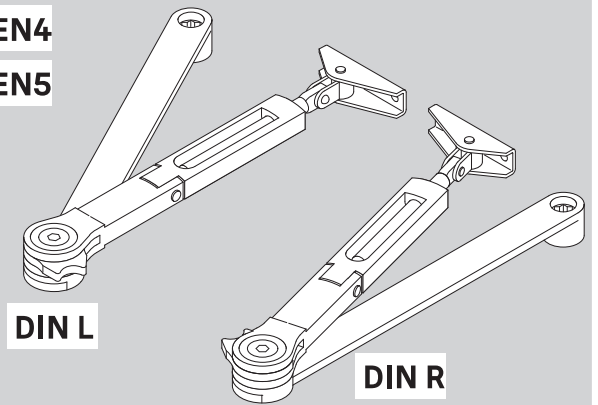

EN2
EN3

EN4
EN5