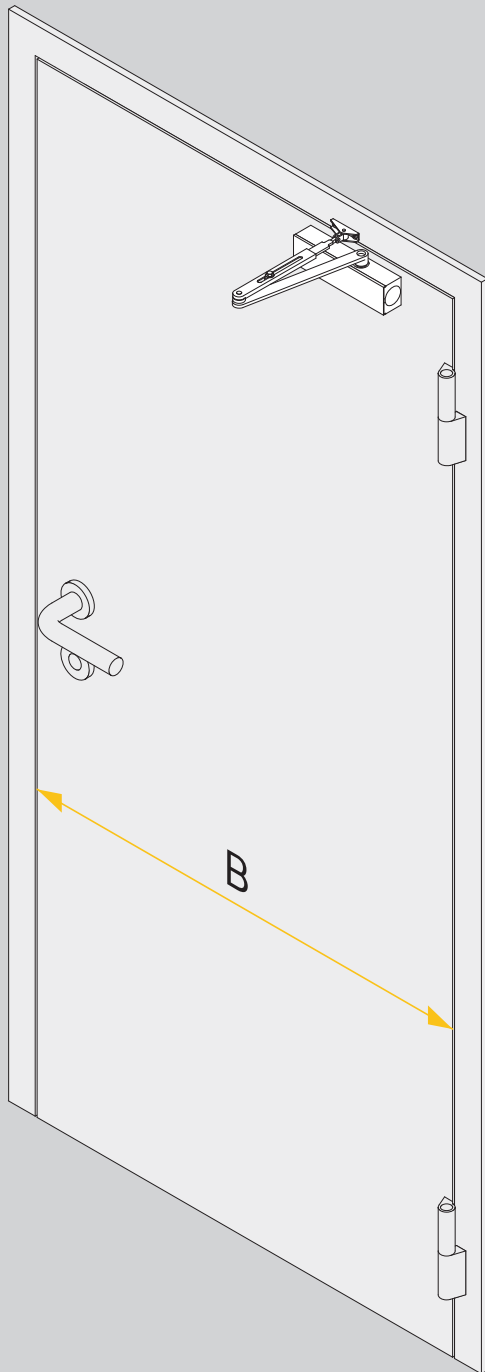

DoP

	B
EN2	≤ 850mm
EN3	≤ 950mm
EN4	≤ 1100mm
EN5	≤ 1250mm