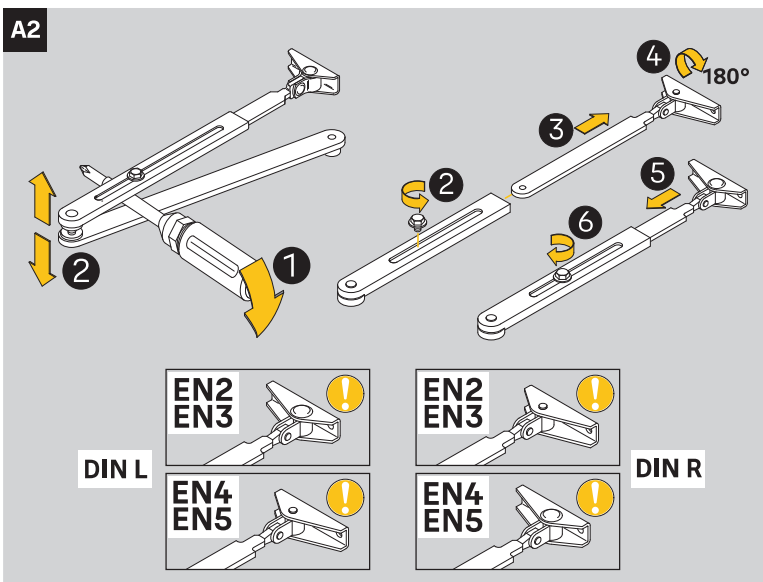

<https://www.abloy.com/en/products/dop/yale-door-closers/>

DoP

<https://www.abloy.com/en/products/2c/yale-door-closers/>

	B
EN2	≤ 850mm
EN3	≤ 950mm
EN4	≤ 1100mm
EN5	≤ 1250mm

CE	Abloy Oy PO Box 108 80101 Joensuu, Finland	21															
	Yale 5500	EN 1154:1996/A1:2002/AC:2006 2812-CPR-AD5499															
		<table border="1"> <tr> <td>4</td> <td>2/3/4</td> <td>1</td> <td>1</td> <td>3</td> </tr> <tr> <td>3</td> <td>5</td> <td></td> <td></td> <td></td> </tr> <tr> <td>3</td> <td>8</td> <td>3</td> <td>1</td> <td>1</td> </tr> </table>	4	2/3/4	1	1	3	3	5				3	8	3	1	1
4	2/3/4	1	1	3													
3	5																
3	8	3	1	1													
Dangerous substances: None																	