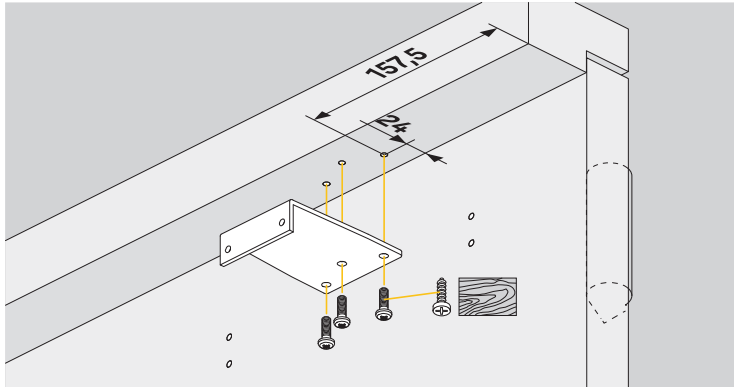

C

C

Abloy Oy
P.O. Box 108
80101 Joensuu
FINLAND

Tel: +358-20-599 2501
Fax: +358-20-599 2209

www.assaabloy.com
www.abloy.com/en/products/dop/yale-door-closers/

Trusted
every day