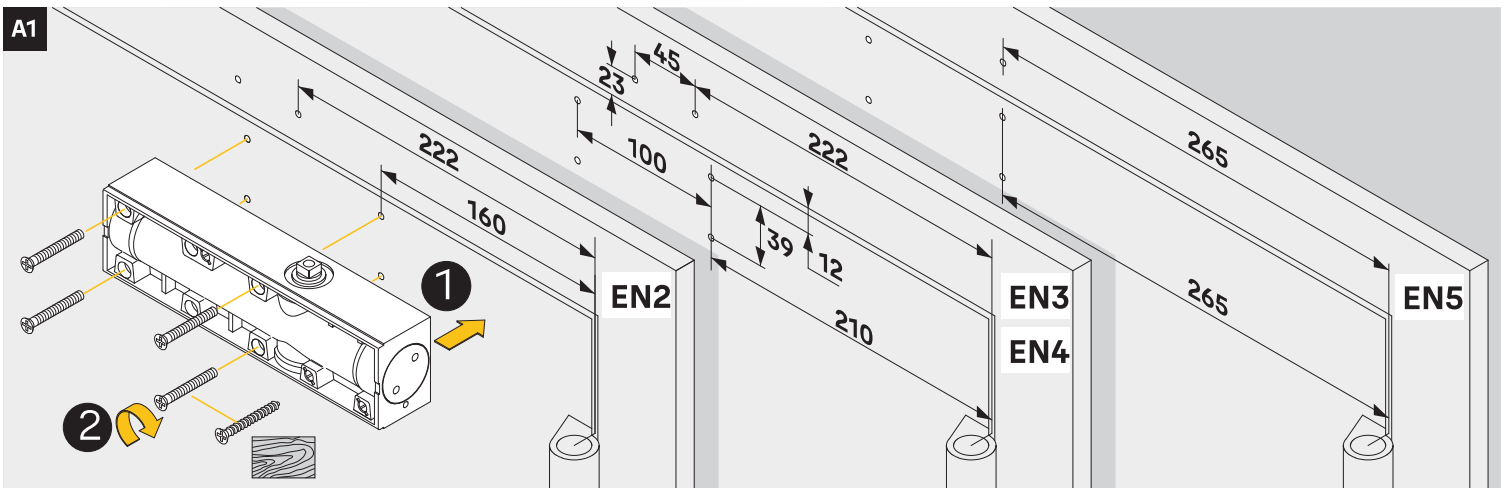

<https://www.abloy.com/en/products/dop/yale-door-closers/>

DoP

<https://www.abloy.com/en/products/2c/yale-door-closers/>

	B
EN2	≤ 850mm
EN3	≤ 950mm
EN4	≤ 1100mm
EN5	≤ 1250mm

CE	Abloy Oy PO Box 108 80101 Joensuu, Finland	21															
	Yale 5500	EN 1154:1996/A1:2002/AC:2006 2812-CPR-AD5499															
		<table border="1"> <tr> <td>4</td> <td>2/3/4</td> <td>1</td> <td>1</td> <td>3</td> </tr> <tr> <td>3</td> <td>5</td> <td></td> <td></td> <td></td> </tr> <tr> <td>3</td> <td>8</td> <td>3</td> <td>1</td> <td>1</td> </tr> </table>	4	2/3/4	1	1	3	3	5				3	8	3	1	1
4	2/3/4	1	1	3													
3	5																
3	8	3	1	1													
Dangerous substances: None																	