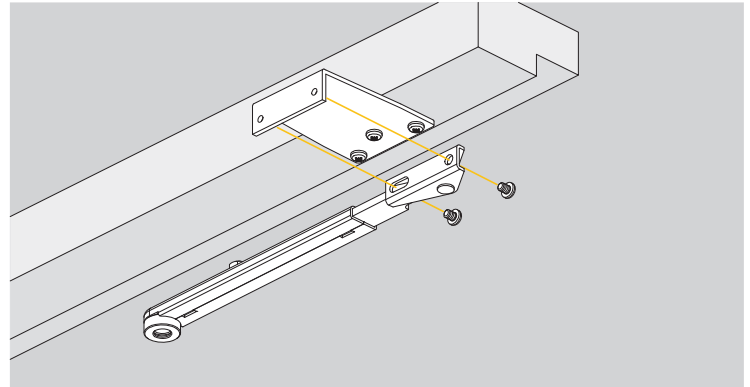

C

C

Abloy Oy
P.O. Box 108
80101 Joensuu
FINLAND

Tel: +358-20-599 2501
Fax: +358-20-599 2209

www.assaabloy.com
www.abloy.com/en/products/dop/yale-door-closers/

Trusted
every day