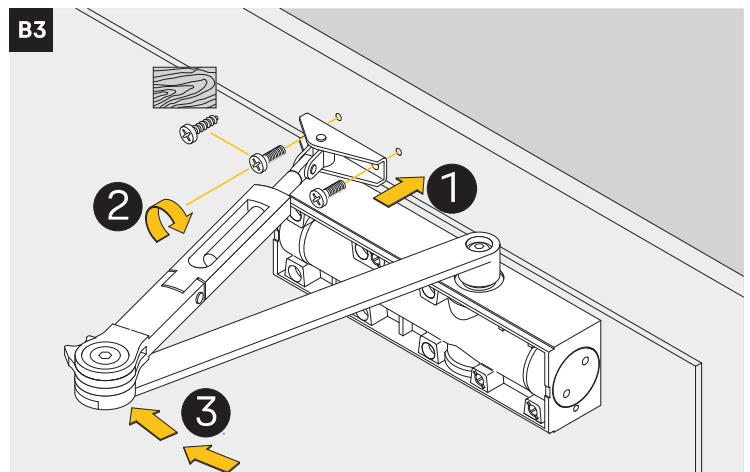

EN2
EN3

EN4
EN5