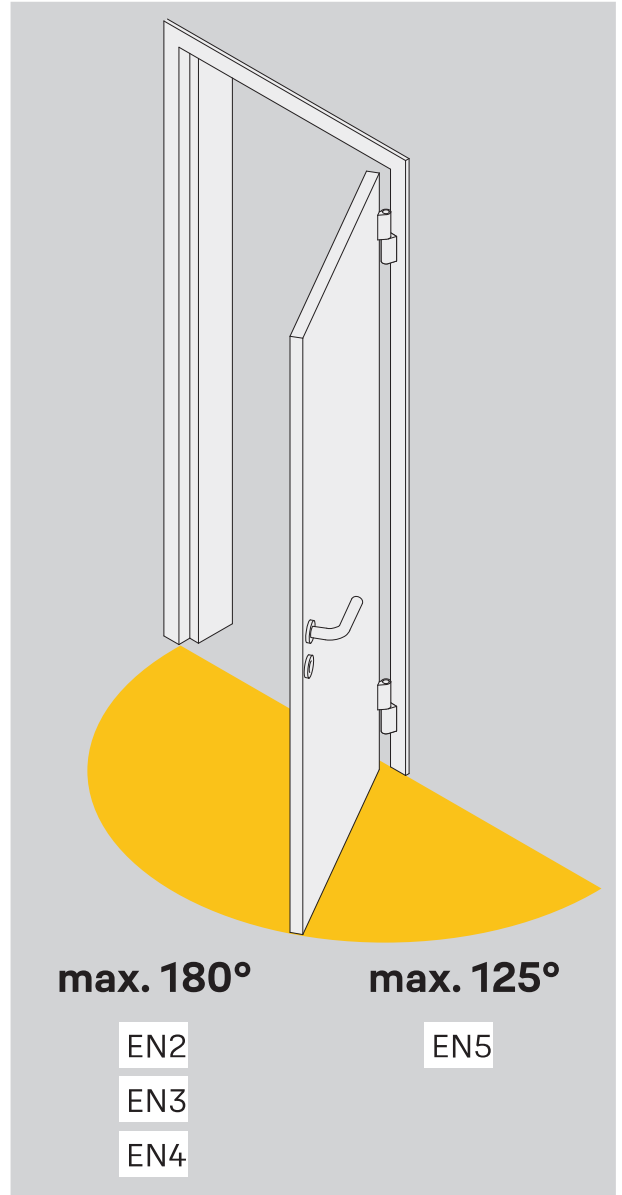

CE	Abloy Oy PO Box 108 80101 Joensuu, Finland	21
	Yale 5500	EN 1154:1996/A1:2002/AC:2006 2812-CPR-AD5499
		<table border="1"> <tr> <td>4</td> <td>2/3/4</td> <td>1</td> <td>1</td> <td>3</td> </tr> <tr> <td>3</td> <td>5</td> <td></td> <td></td> <td></td> </tr> <tr> <td>3</td> <td>8</td> <td>3</td> <td>1</td> <td>1</td> </tr> </table>
Dangerous substances: None