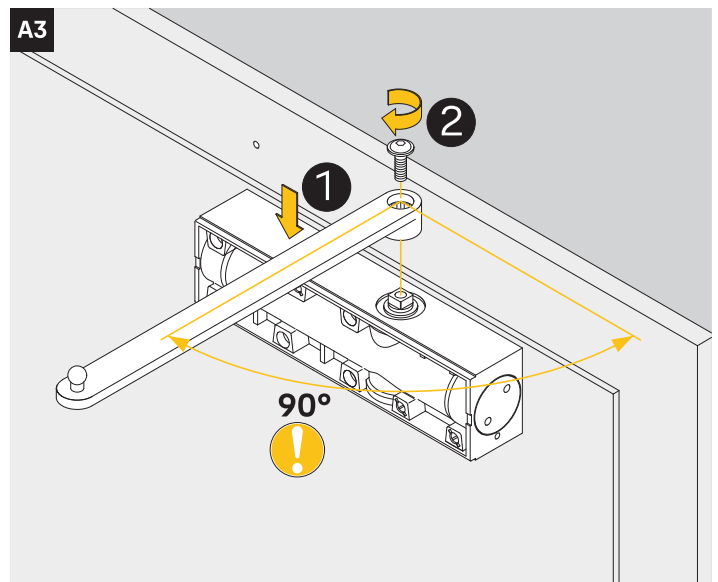

<https://www.abloy.com/en/products/dop/yale-door-closers/>

DoP

<https://www.abloy.com/en/products/2c/yale-door-closers/>

	B
EN2	≤ 850mm
EN3	≤ 950mm
EN4	≤ 1100mm
EN5	≤ 1250mm

CE	Abloy Oy PO Box 108 80101 Joensuu, Finland	21															
	Yale 5500	EN 1154:1996/A1:2002/AC:2006 2812-CPR-AD5499															
		<table border="1"> <tr> <td>4</td> <td>2/3/4</td> <td>1</td> <td>1</td> <td>3</td> </tr> <tr> <td>3</td> <td>5</td> <td></td> <td></td> <td></td> </tr> <tr> <td>3</td> <td>8</td> <td>3</td> <td>1</td> <td>1</td> </tr> </table>	4	2/3/4	1	1	3	3	5				3	8	3	1	1
4	2/3/4	1	1	3													
3	5																
3	8	3	1	1													
Dangerous substances: None																	