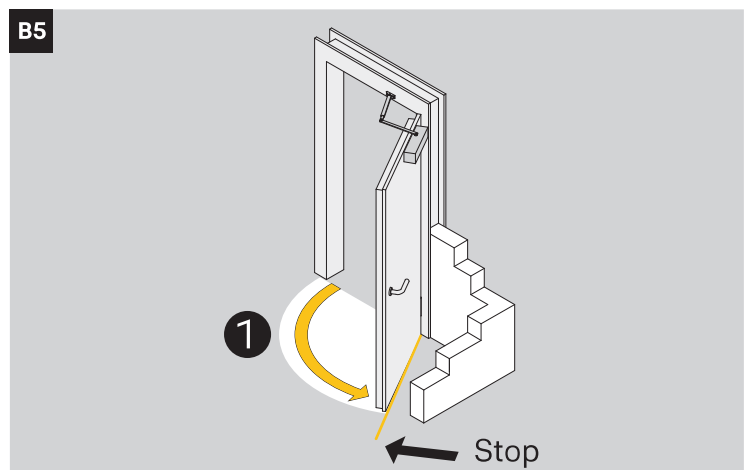

EN2
EN3

EN4
EN5