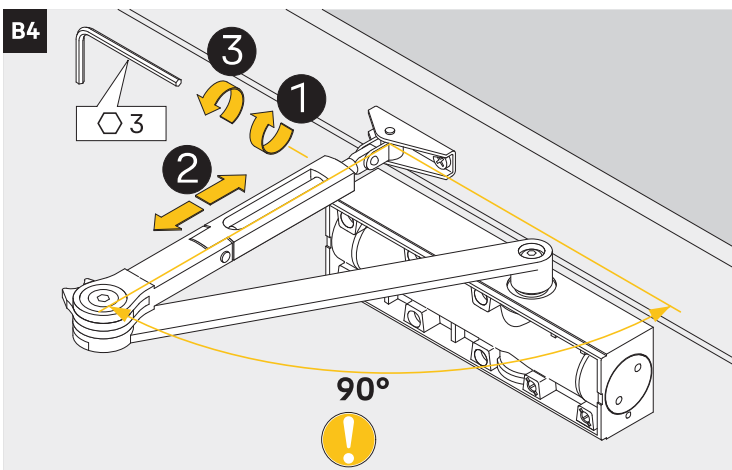

EN2
EN3

EN4
EN5