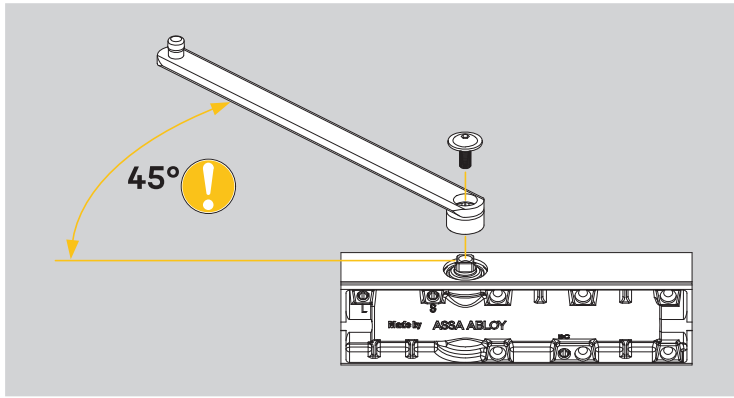

C

C

Abloy Oy
P.O. Box 108
80101 Joensuu
FINLAND

Tel: +358-20-599 2501
Fax: +358-20-599 2209

www.assaabloy.com
www.abloy.com/en/products/dop/yale-door-closers/

Trusted
every day