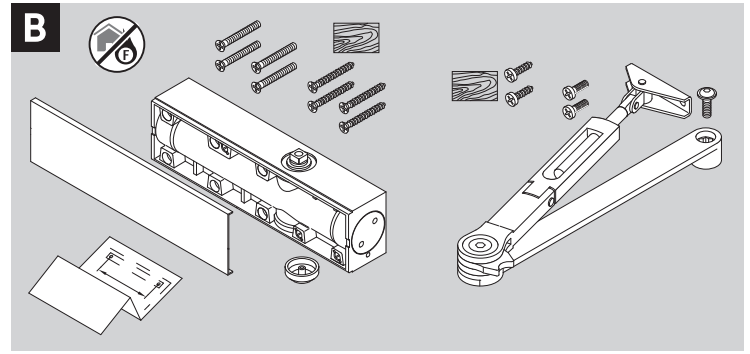

<https://www.abloy.com/en/products/dop/yale-door-closers/>

DoP

<https://www.abloy.com/en/products/2c/yale-door-closers/>

	B
EN2	≤ 850mm
EN3	≤ 950mm
EN4	≤ 1100mm
EN5	≤ 1250mm

CE	Abloy Oy PO Box 108 80101 Joensuu, Finland	21															
	Yale 5500	EN 1154:1996/A1:2002/AC:2006 2812-CPR-AD5499															
		<table border="1"> <tr> <td>4</td> <td>2/3/4</td> <td>1</td> <td>1</td> <td>3</td> </tr> <tr> <td>3</td> <td>5</td> <td></td> <td></td> <td></td> </tr> <tr> <td>3</td> <td>8</td> <td>3</td> <td>1</td> <td>1</td> </tr> </table>	4	2/3/4	1	1	3	3	5				3	8	3	1	1
4	2/3/4	1	1	3													
3	5																
3	8	3	1	1													
Dangerous substances: None																	