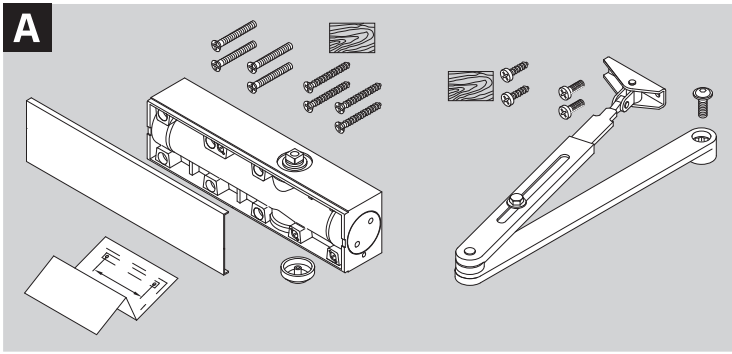

<https://www.abloy.com/en/products/dop/yale-door-closers/>

DoP

<https://www.abloy.com/en/products/2c/yale-door-closers/>

	B
EN2	≤ 850mm
EN3	≤ 950mm
EN4	≤ 1100mm
EN5	≤ 1250mm

CE	Abloy Oy PO Box 108 80101 Joensuu, Finland	21															
	Yale 5500	EN 1154:1996/A1:2002/AC:2006 2812-CPR-AD5499															
		<table border="1"> <tr> <td>4</td> <td>2/3/4</td> <td>1</td> <td>1</td> <td>3</td> </tr> <tr> <td>3</td> <td>5</td> <td></td> <td></td> <td></td> </tr> <tr> <td>3</td> <td>8</td> <td>3</td> <td>1</td> <td>1</td> </tr> </table>	4	2/3/4	1	1	3	3	5				3	8	3	1	1
4	2/3/4	1	1	3													
3	5																
3	8	3	1	1													
Dangerous substances: None																	