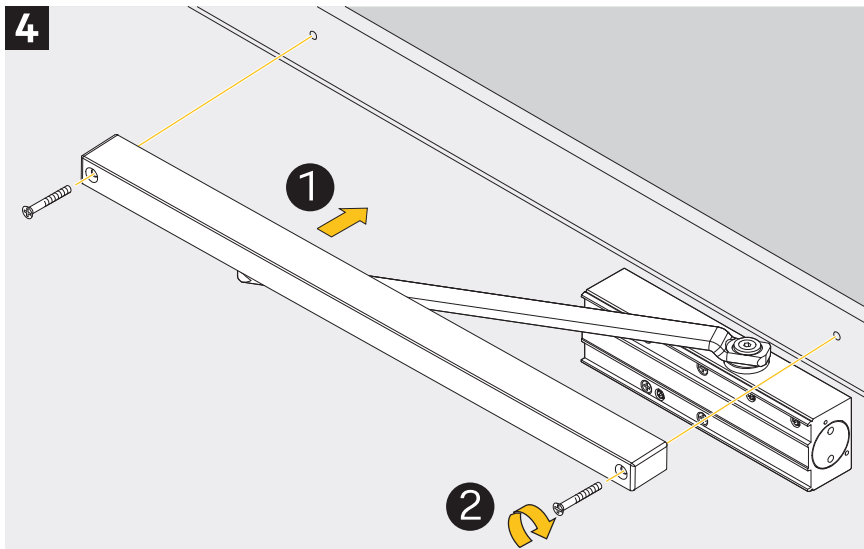

<https://www.abloy.com/en/products/dop/yale-door-closers/>

DoP

<https://www.abloy.com/en/products/dop/yale-door-closers/>

11005 ZINS-ZC1435-92

Abloy Oy
 P.O. Box 108
 80101 Joensuu
 FINLAND

Tel: +358-20-599 2501
 Fax: +358-20-599 2209