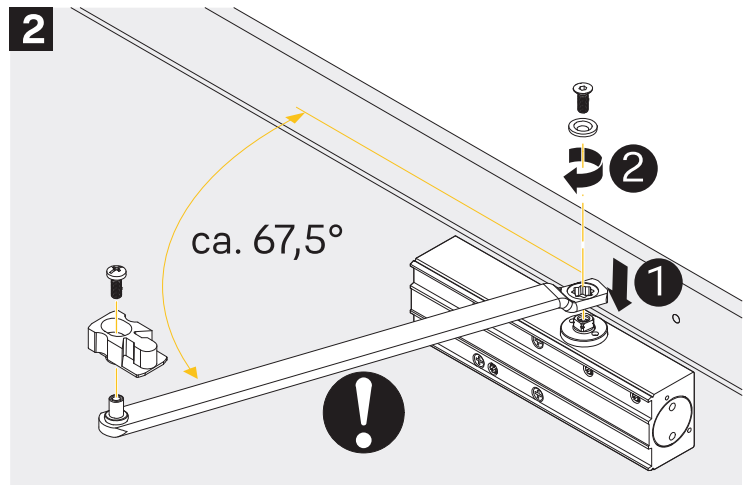

DoP

11005 ZINS-ZC1435-92