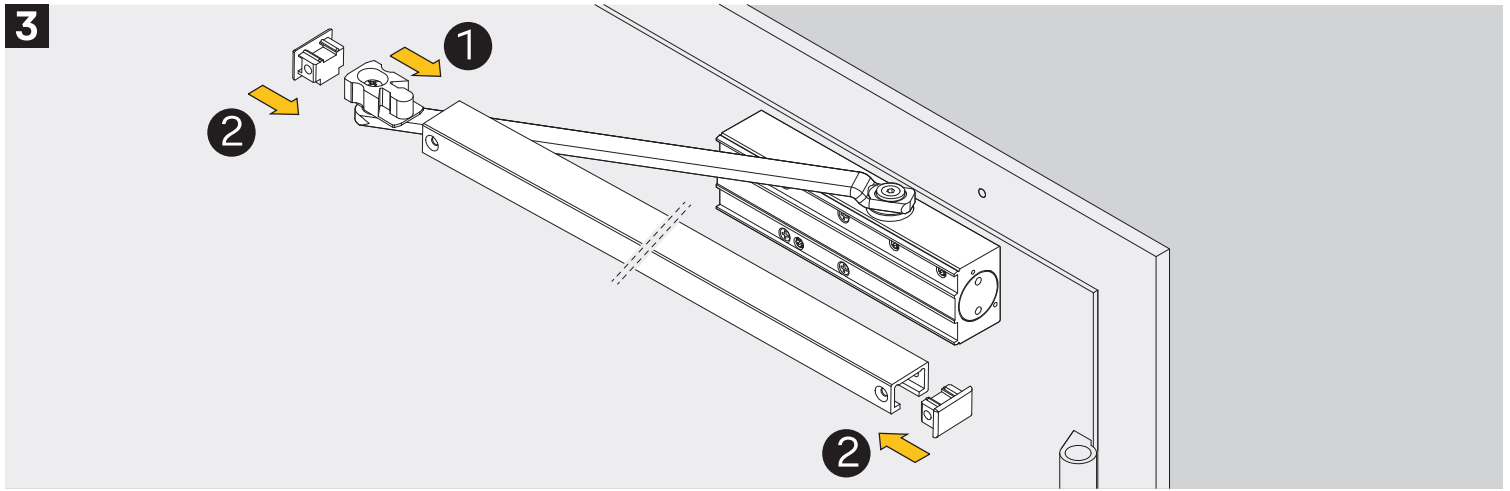

<https://www.abloy.com/en/products/dop/yale-door-closers/>

DoP

<https://www.abloy.com/en/products/dop/yale-door-closers/>

11005 ZINS-ZC1435-92

Abloy Oy
 P.O. Box 108
 80101 Joensuu
 FINLAND

Tel: +358-20-599 2501
 Fax: +358-20-599 2209