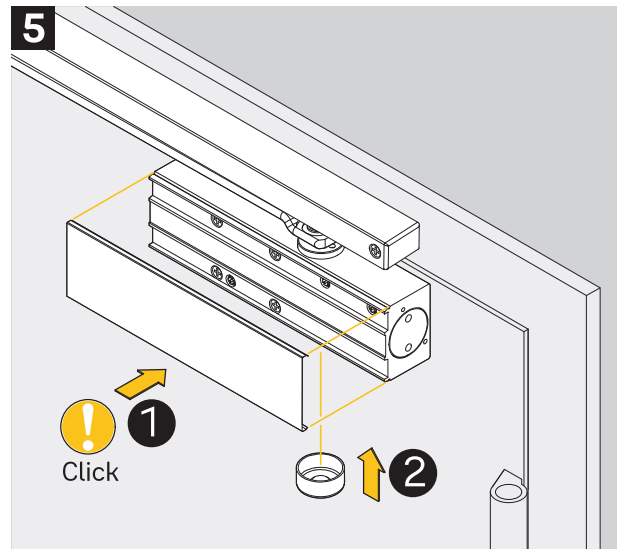

<https://www.abloy.com/en/products/dop/yale-door-closers/>

DoP

<https://www.abloy.com/en/products/dop/yale-door-closers/>

11005 ZINS-ZC1435-92

Abloy Oy
 P.O. Box 108
 80101 Joensuu
 FINLAND

Tel: +358-20-599 2501
 Fax: +358-20-599 2209