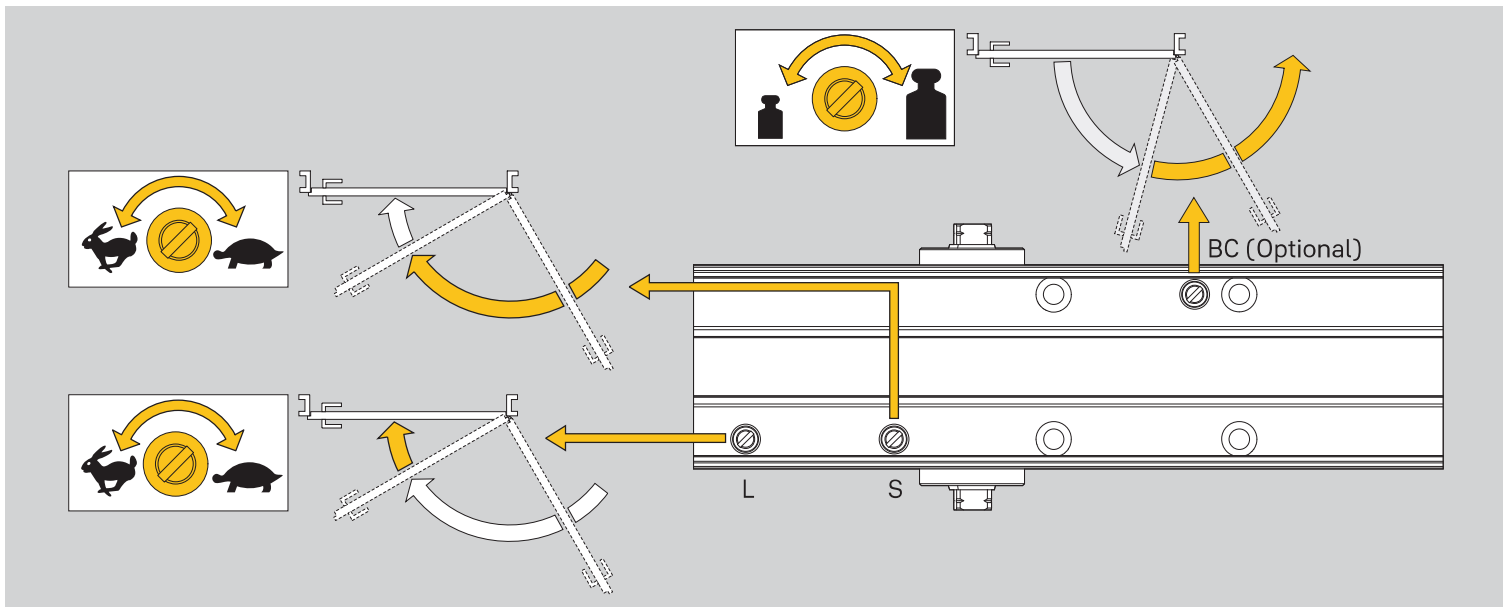

<https://www.abloy.com/en/products/dop/yale-door-closers/>

DoP

<https://www.abloy.com/en/products/dop/yale-door-closers/>

11005 ZINS-ZC1435-92

Abloy Oy
 P.O. Box 108
 80101 Joensuu
 FINLAND

Tel: +358-20-599 2501
 Fax: +358-20-599 2209