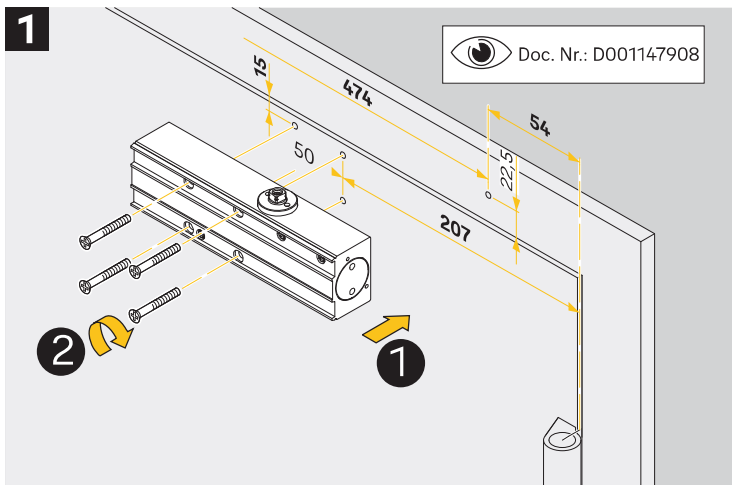

DoP

11005 ZINS-ZC1435-92