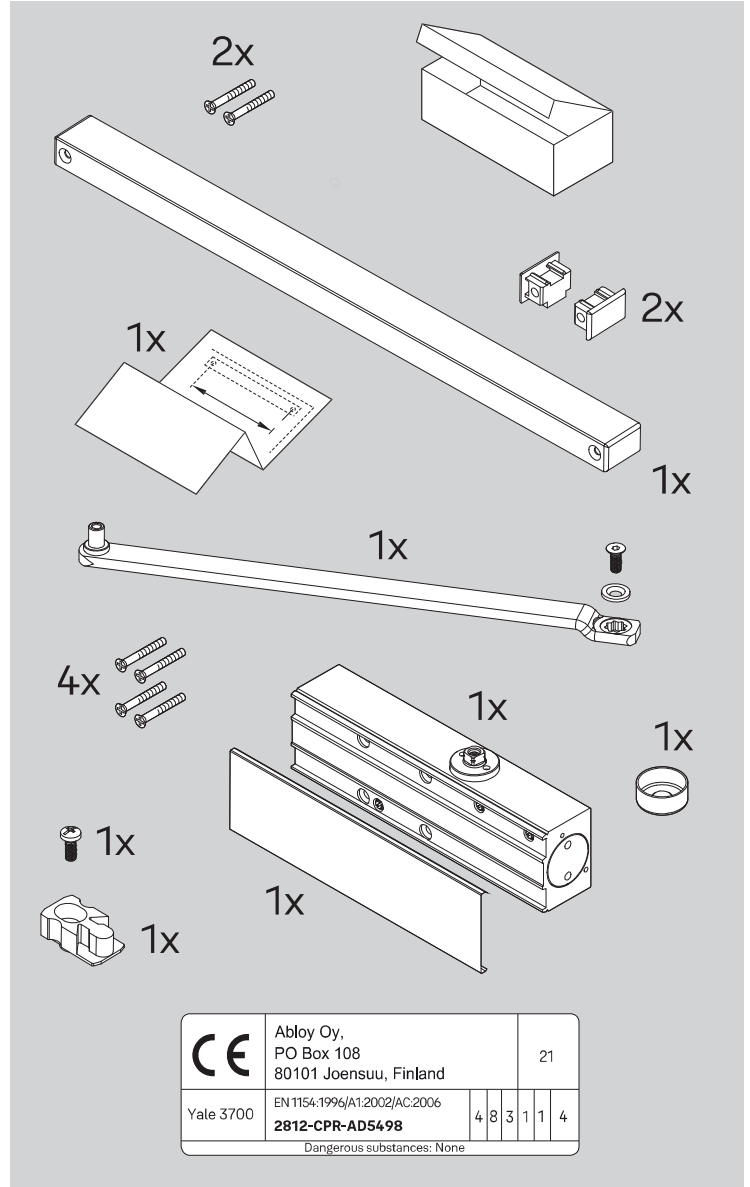

DoP

11005 ZINS-ZC1435-92