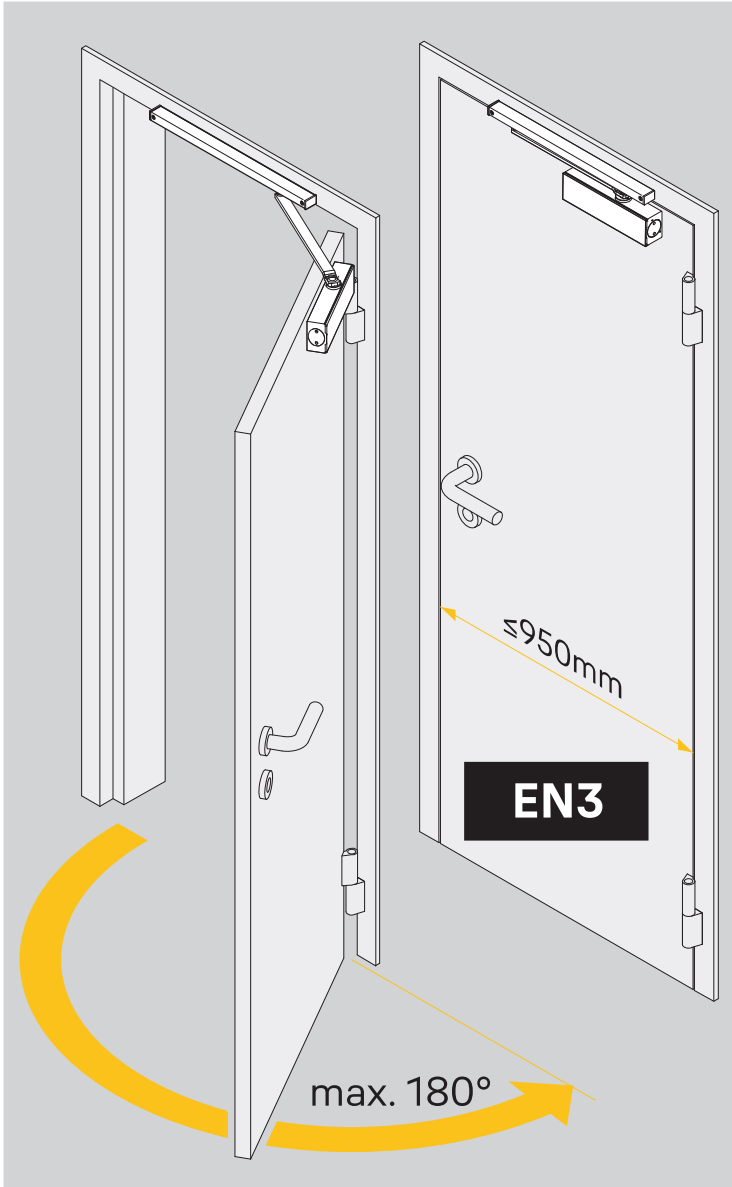

DoP

11005 ZINS-ZC1435-92