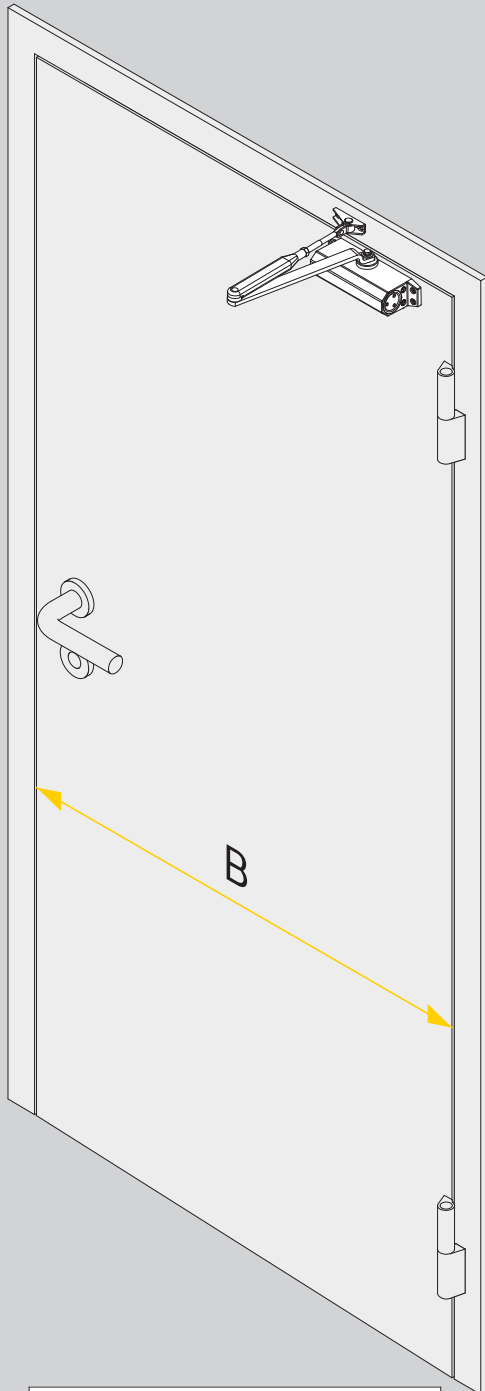

DoP

B	
EN2	≤ 850mm
EN3	≤ 950mm
EN4	≤ 1100mm