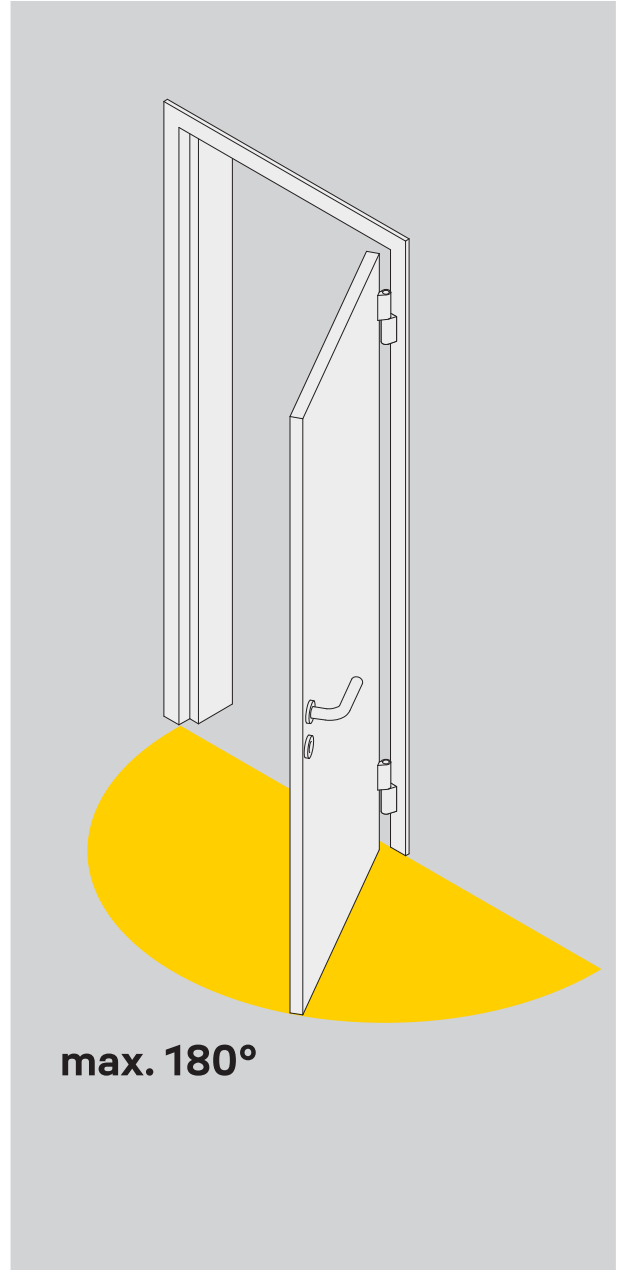

CE	Abloy Oy, PO Box 108 80101 Joensuu, Finland	21
	Yale 3500	EN 1154:1996/A1:2002/AC:2006 2812-CPR-AD5500
		4 8 2/3/4 1 1 3
Dangerous substances: None