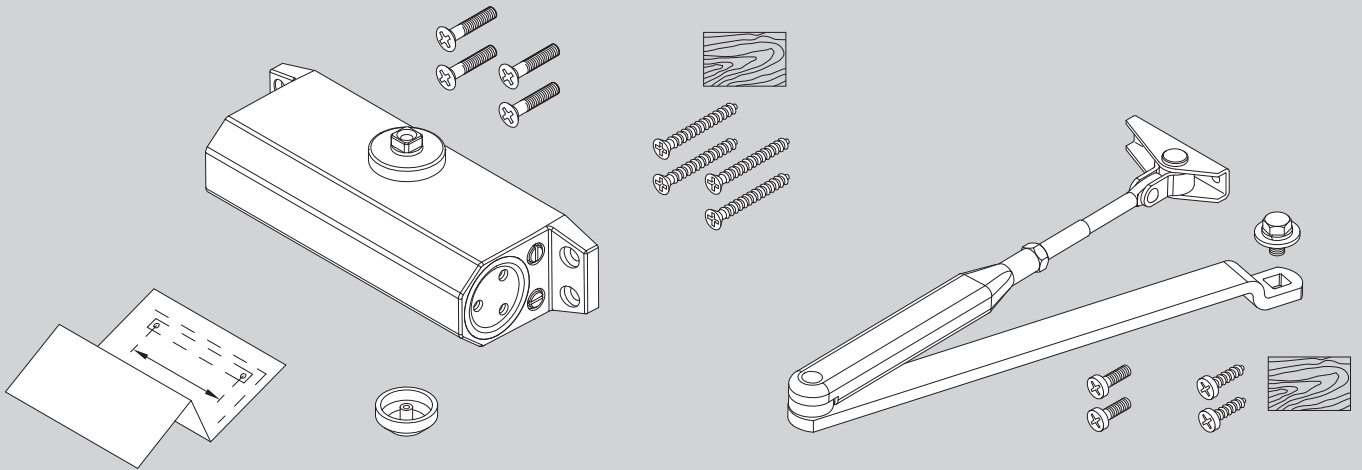

<https://www.abloy.com/en/products/dop/yale-door-closers/>

DoP

<https://www.abloy.com/en/products/dop/yale-door-closers/>

B	
EN2	≤ 850mm
EN3	≤ 950mm
EN4	≤ 1100mm

CE	Abloy Oy, PO Box 108 80101 Joensuu, Finland	21
	Yale 3500	EN 1154:1996/A1:2002/AC:2006 2812-CPR-AD5500
		4 8 2/3/4 1 1 3
Dangerous substances: None		

**A**

**B**

**C**