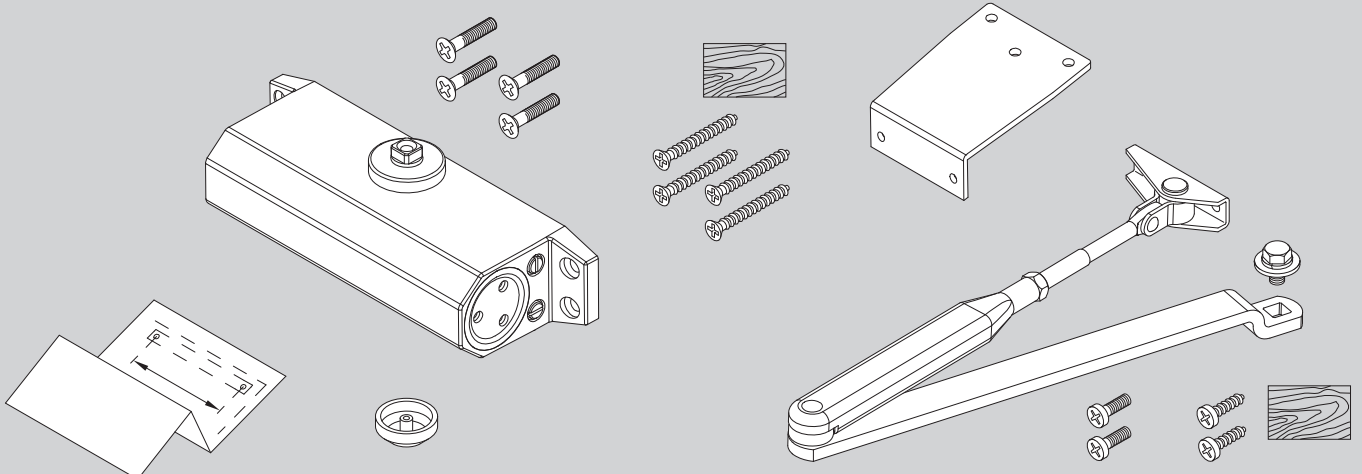

<https://www.abloy.com/en/products/dop/yale-door-closers/>

DoP

<https://www.abloy.com/en/products/dop/yale-door-closers/>

B	
EN2	≤ 850mm
EN3	≤ 950mm
EN4	≤ 1100mm

CE	Abloy Oy, PO Box 108 80101 Joensuu, Finland	21
	Yale 3500	EN 1154:1996/A1:2002/AC:2006 2812-CPR-AD5500
		4 8 2/3/4 1 1 3
Dangerous substances: None		

**A**

**B**

**C**