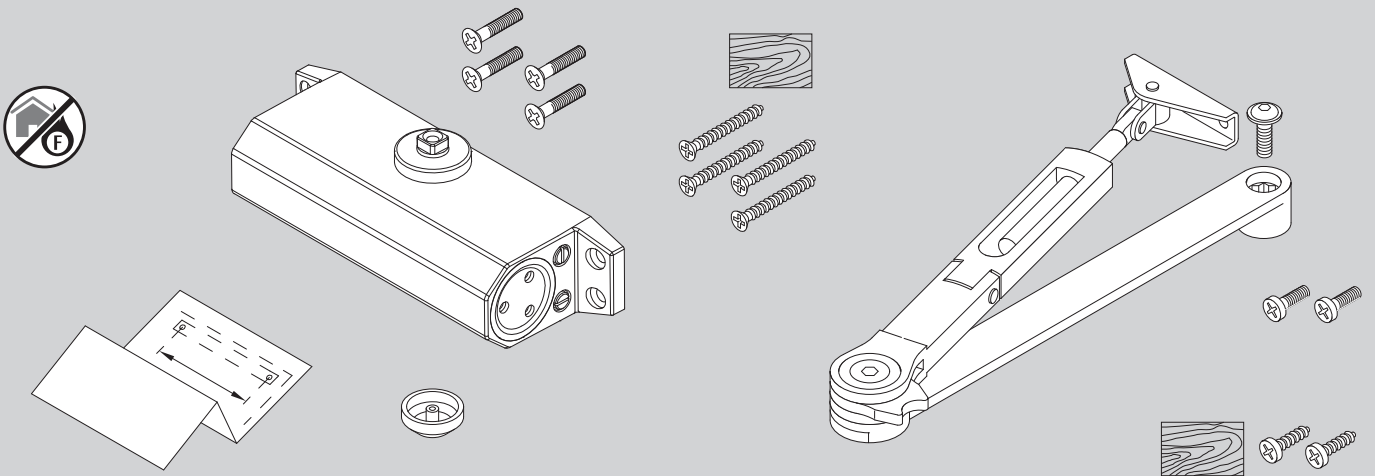

<https://www.abloy.com/en/products/dop/yale-door-closers/>

DoP

<https://www.abloy.com/en/products/dop/yale-door-closers/>

B	
EN2	≤ 850mm
EN3	≤ 950mm
EN4	≤ 1100mm

CE	Abloy Oy, PO Box 108 80101 Joensuu, Finland	21
	Yale 3500	EN 1154:1996/A1:2002/AC:2006 2812-CPR-AD5500
		4 8 2/3/4 1 1 3
Dangerous substances: None		

**A**

**B**

**C**