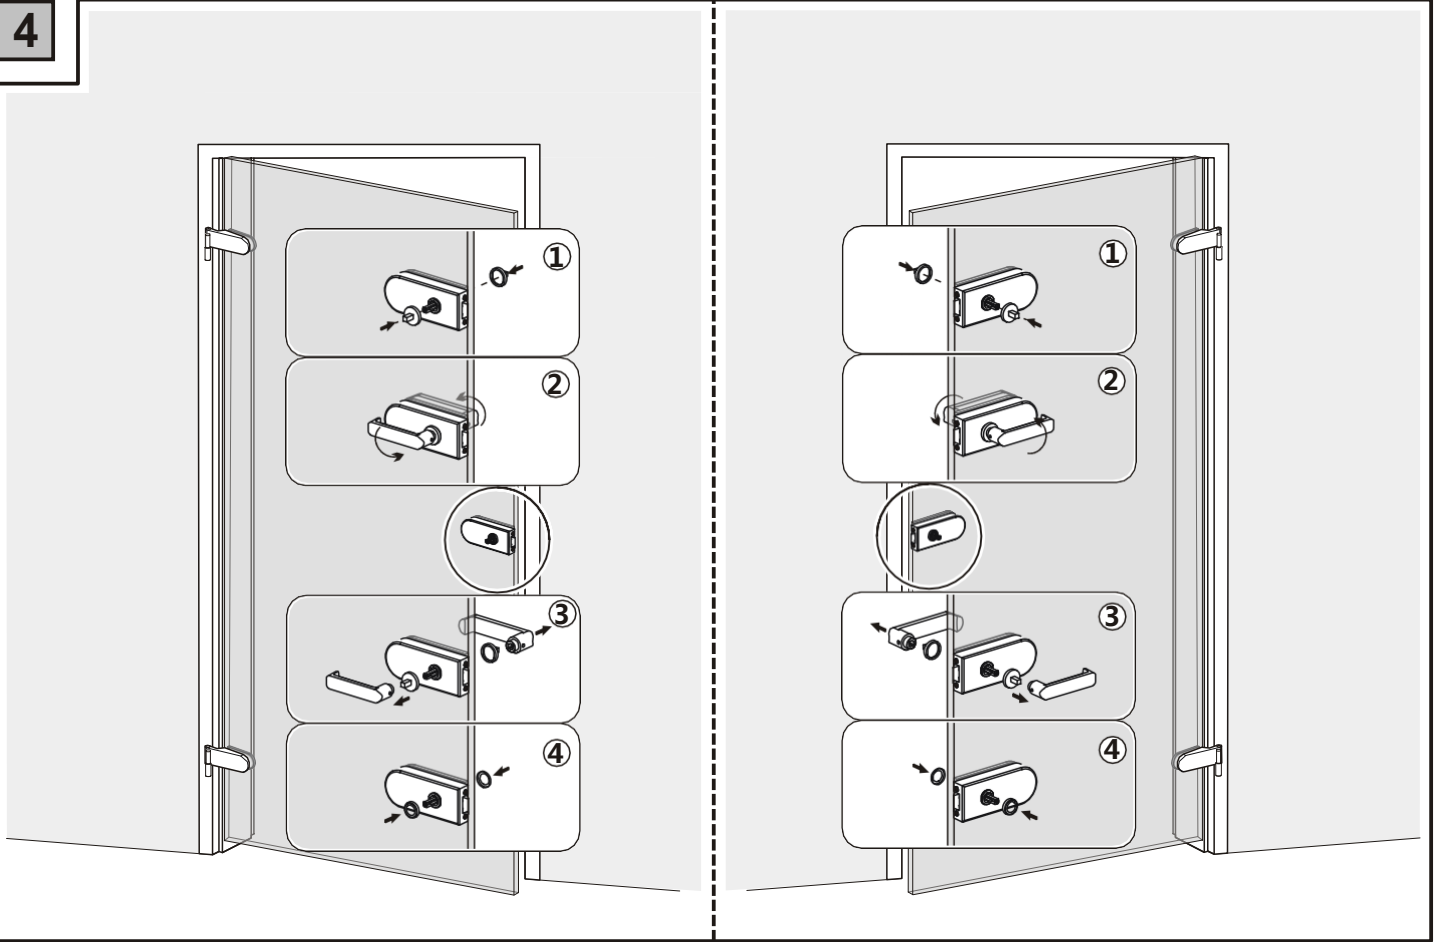

INSTRUCTIUNI DE ASAMBLARE USA DIN STICLA SECURIZATA CU CLANTA
ASSEMBLING INSTRUCTION FOR TEMPERED GLASS DOOR WITH HANDLE

1

2

3

4

5