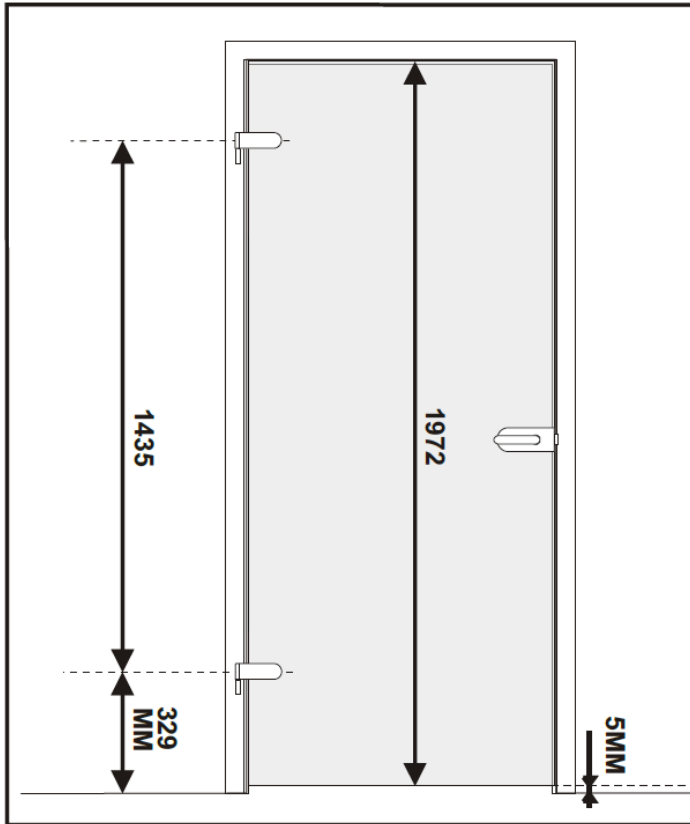

INSTRUCTIUNI DE ASAMBLARE USA DIN STICLA SECURIZATA CU CLANTA
ASSEMBLING INSTRUCTION FOR TEMPERED GLASS DOOR WITH HANDLE

1

2

3

4

5