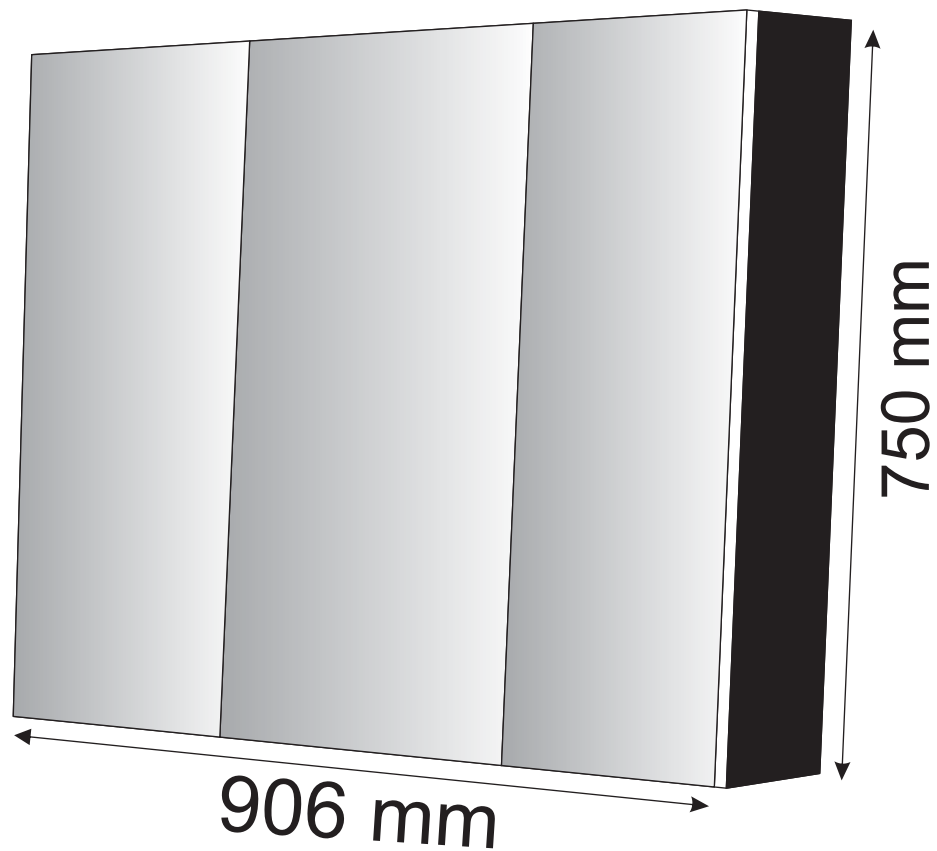

INSTALARE - MOBILIER BAIE/ INSTALATION - VANITY UNIT DEDEMAN 90

1

2

3

4

5

6

* toate dimensiunile pot avea abateri de pana la +/-3mm/
all dimensions may have errors of max. +/-3mm

INSTALARE OGLINDA MOBI DEDEMAN 90

INSTALLATION MANUAL DEDEMAN - MIRROR 90

1

2

* toate dimensiunile pot avea abateri de pana la +/-3mm/
all dimensions may have errors of max. +/-3mm