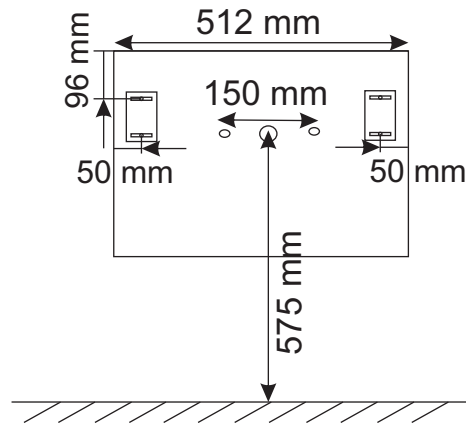

INSTALARE - MOBILIER BAIE/ INSTALATION - VANITY UNIT DEDEMAN 90

1

2

3

4

5

6

* toate dimensiunile pot avea abateri de pana la +/-3mm/
all dimensions may have errors of max. +/-3mm

INSTALARE OGLINDA MOBI DEDEMAN 90

INSTALLATION MANUAL DEDEMAN - MIRROR 90

1

2

* toate dimensiunile pot avea abateri de pana la +/-3mm/
all dimensions may have errors of max. +/-3mm