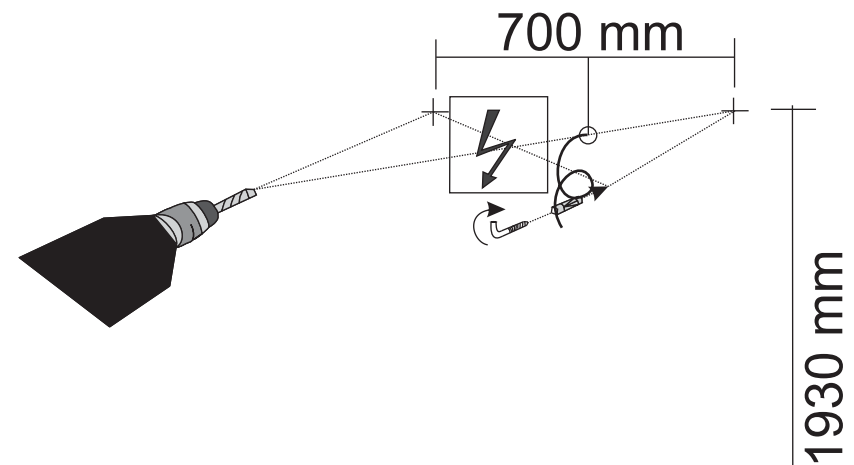

INSTALARE - MOBILIER BAIE/ INSTALATION - VANITY UNIT DEDEMAN 90

1

2

3

4

5

6

* toate dimensiunile pot avea abateri de pana la +/-3mm/
all dimensions may have errors of max. +/-3mm

INSTALARE OGLINDA MOBI DEDEMAN 90

INSTALLATION MANUAL DEDEMAN - MIRROR 90

1

2

* toate dimensiunile pot avea abateri de pana la +/-3mm/
all dimensions may have errors of max. +/-3mm