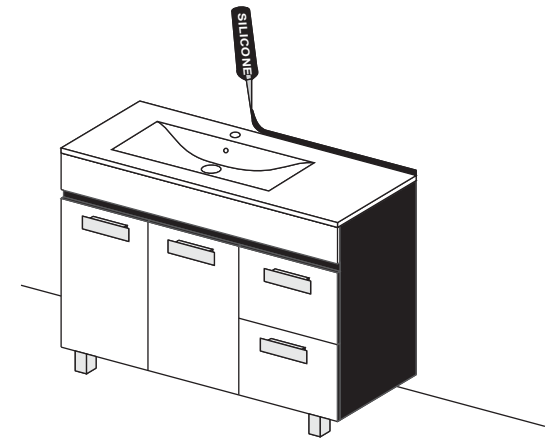

INSTALARE - MOBILIER BAIE/ INSTALATION - VANITY UNIT DEDEMAN 90

1

2

3

4

5

6

* toate dimensiunile pot avea abateri de pana la +/-3mm/
all dimensions may have errors of max. +/-3mm

INSTALARE OGLINDA MOBI DEDEMAN 90

INSTALLATION MANUAL DEDEMAN - MIRROR 90

1

2

* toate dimensiunile pot avea abateri de pana la +/-3mm/
all dimensions may have errors of max. +/-3mm