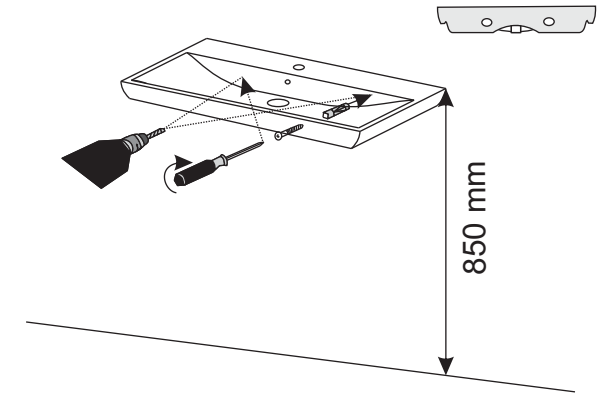

INSTALARE - MOBILIER BAIE/ INSTALATION - VANITY UNIT DEDEMAN 90

1

2

3

4

5

6

* toate dimensiunile pot avea abateri de pana la +/-3mm/
all dimensions may have errors of max. +/-3mm

INSTALARE OGLINDA MOBI DEDEMAN 90

INSTALLATION MANUAL DEDEMAN - MIRROR 90

1

2

* toate dimensiunile pot avea abateri de pana la +/-3mm/
all dimensions may have errors of max. +/-3mm