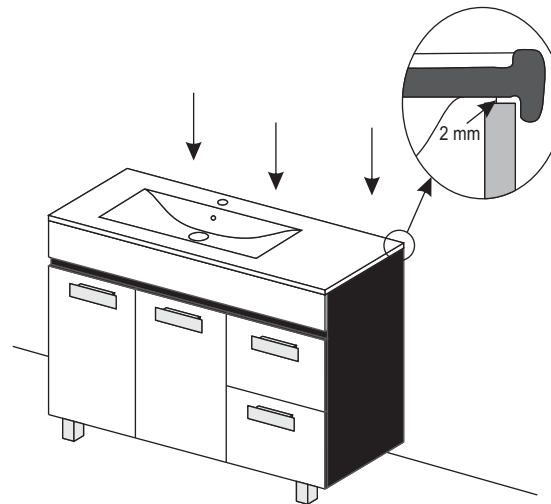

INSTALARE - MOBILIER BAIE/ INSTALATION - VANITY UNIT DEDEMAN 90

1

2

3

4

5

6

* toate dimensiunile pot avea abateri de pana la +/-3mm/
all dimensions may have errors of max. +/-3mm

INSTALARE OGLINDA MOBI DEDEMAN 90

INSTALLATION MANUAL DEDEMAN - MIRROR 90

1

2

* toate dimensiunile pot avea abateri de pana la +/-3mm/
all dimensions may have errors of max. +/-3mm