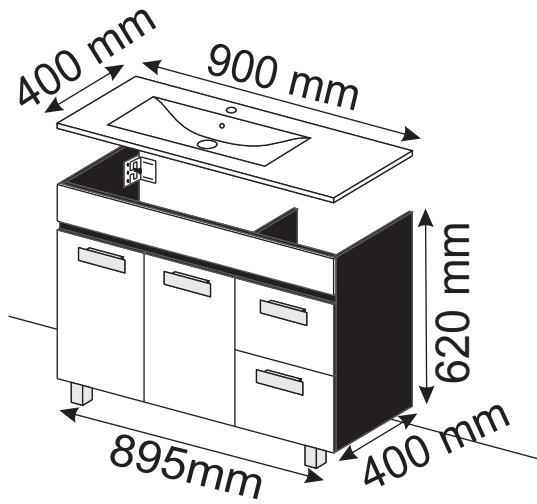

INSTALARE - MOBILIER BAIE/ INSTALATION - VANITY UNIT DEDEMAN 90

1

2

3

4

5

6

* toate dimensiunile pot avea abateri de pana la +/-3mm/
all dimensions may have errors of max. +/-3mm

INSTALARE OGLINDA MOBI DEDEMAN 90

INSTALLATION MANUAL DEDEMAN - MIRROR 90

1

2

* toate dimensiunile pot avea abateri de pana la +/-3mm/
all dimensions may have errors of max. +/-3mm