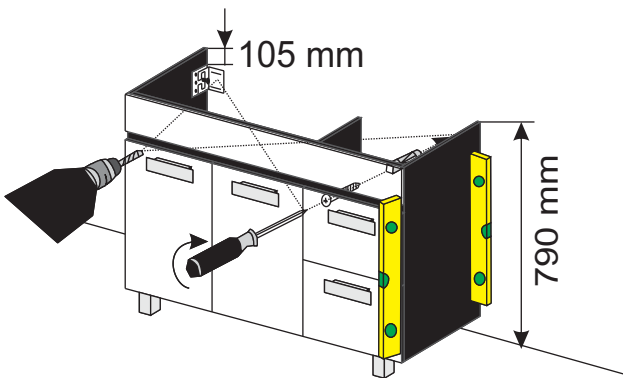

INSTALARE - MOBILIER BAIE/ INSTALATION - VANITY UNIT DEDEMAN 90

1

2

3

4

5

6

* toate dimensiunile pot avea abateri de pana la +/-3mm/
all dimensions may have errors of max. +/-3mm

INSTALARE OGLINDA MOBI DEDEMAN 90

INSTALLATION MANUAL DEDEMAN - MIRROR 90

1

2

* toate dimensiunile pot avea abateri de pana la +/-3mm/
all dimensions may have errors of max. +/-3mm