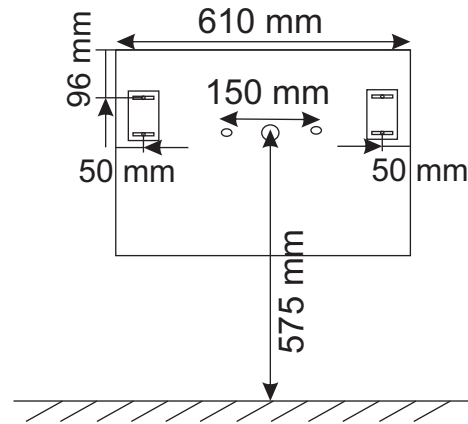

INSTALARE - MOBILIER BAIE/ INSTALATION - VANITY UNIT DEDEMAN 60

1

2

3

4

5

6

* toate dimensiunile pot avea abateri de pana la +/-3mm/
all dimensions may have errors of max. +/-3mm

INSTALARE OGLINDA MOBI DEDEMAN 60

INSTALLATION MANUAL DEDEMAN - MIRROR 60

1

2

* toate dimensiunile pot avea abateri de pana la +/-3mm/
all dimensions may have errors of max. +/-3mm
*lampa LED nu este inclusa/the LED lamp is not included