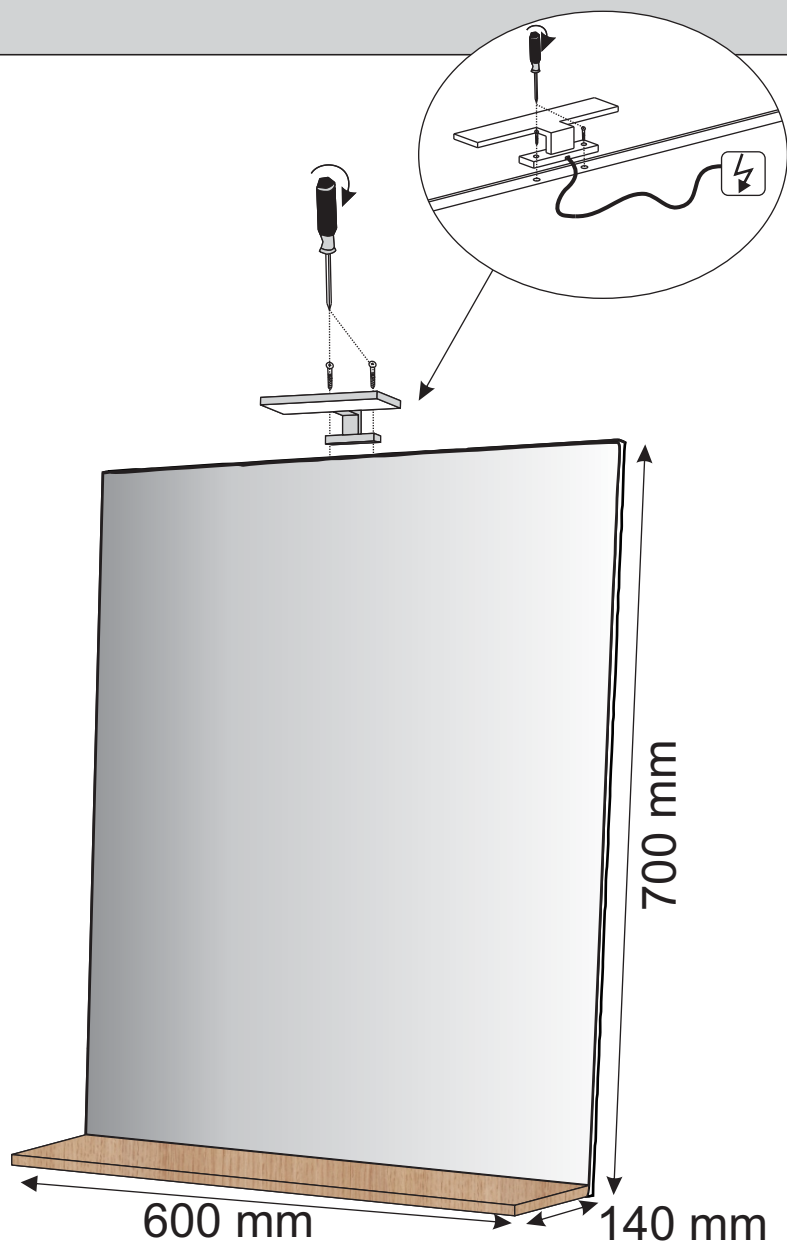

INSTALARE - MOBILIER BAIE/ INSTALATION - VANITY UNIT DEDEMAN 60

1

2

3

4

5

6

* toate dimensiunile pot avea abateri de pana la +/-3mm/
all dimensions may have errors of max. +/-3mm

INSTALARE OGLINDA MOBI DEDEMAN 60

INSTALLATION MANUAL DEDEMAN - MIRROR 60

1

2

* toate dimensiunile pot avea abateri de pana la +/-3mm/
all dimensions may have errors of max. +/-3mm
*lampa LED nu este inclusa/the LED lamp is not included