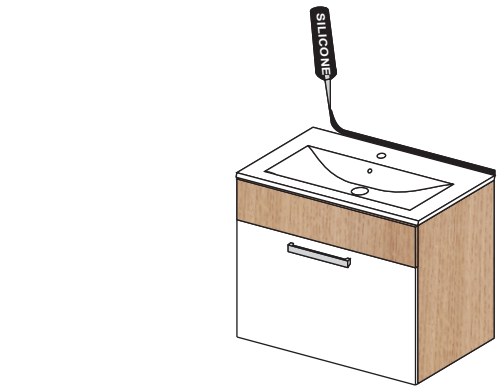

INSTALARE - MOBILIER BAIE/ INSTALATION - VANITY UNIT DEDEMAN 60

1

2

3

4

5

6

* toate dimensiunile pot avea abateri de pana la +/-3mm/
all dimensions may have errors of max. +/-3mm

INSTALARE OGLINDA MOBI DEDEMAN 60

INSTALLATION MANUAL DEDEMAN - MIRROR 60

1

2

* toate dimensiunile pot avea abateri de pana la +/-3mm/
all dimensions may have errors of max. +/-3mm
*lampa LED nu este inclusa/the LED lamp is not included