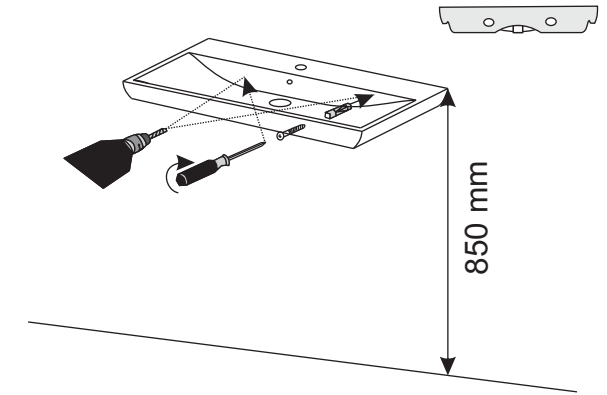

INSTALARE - MOBILIER BAIE/ INSTALATION - VANITY UNIT DEDEMAN 60

1

2

3

4

5

6

* toate dimensiunile pot avea abateri de pana la +/-3mm/
all dimensions may have errors of max. +/-3mm

INSTALARE OGLINDA MOBI DEDEMAN 60

INSTALLATION MANUAL DEDEMAN - MIRROR 60

1

2

* toate dimensiunile pot avea abateri de pana la +/-3mm/
all dimensions may have errors of max. +/-3mm
*lampa LED nu este inclusa/the LED lamp is not included