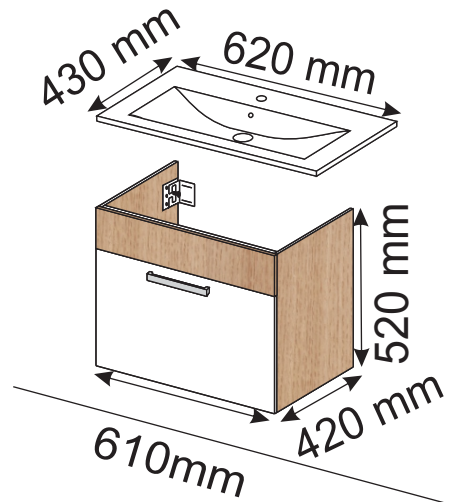

INSTALARE - MOBILIER BAIE/ INSTALATION - VANITY UNIT DEDEMAN 60

1

2

3

4

5

6

* toate dimensiunile pot avea abateri de pana la +/-3mm/
all dimensions may have errors of max. +/-3mm

INSTALARE OGLINDA MOBI DEDEMAN 60

INSTALLATION MANUAL DEDEMAN - MIRROR 60

1

2

* toate dimensiunile pot avea abateri de pana la +/-3mm/
all dimensions may have errors of max. +/-3mm
*lampa LED nu este inclusa/the LED lamp is not included