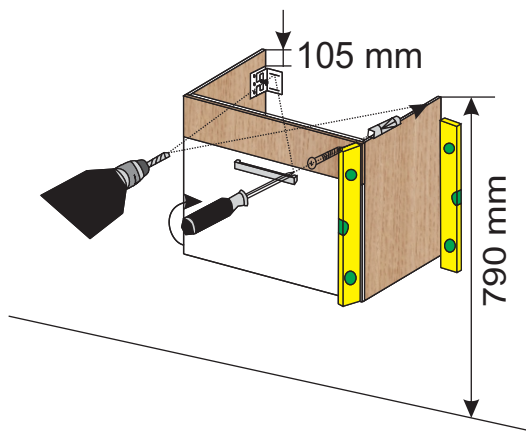

INSTALARE - MOBILIER BAIE/ INSTALATION - VANITY UNIT DEDEMAN 60

1

2

3

4

5

6

* toate dimensiunile pot avea abateri de pana la +/-3mm/
all dimensions may have errors of max. +/-3mm

INSTALARE OGLINDA MOBI DEDEMAN 60

INSTALLATION MANUAL DEDEMAN - MIRROR 60

1

2

* toate dimensiunile pot avea abateri de pana la +/-3mm/
all dimensions may have errors of max. +/-3mm
*lampa LED nu este inclusa/the LED lamp is not included