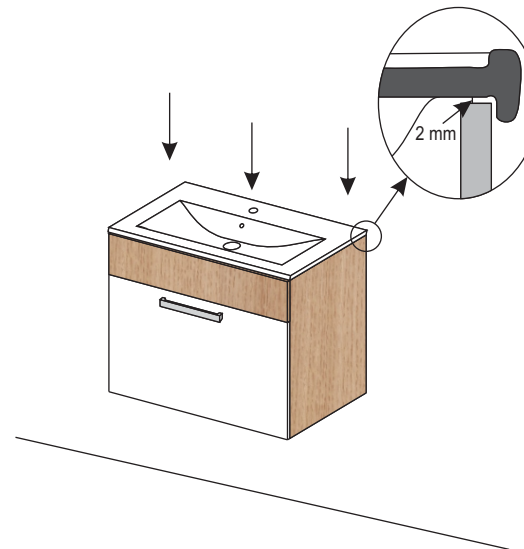

INSTALARE - MOBILIER BAIE/ INSTALATION - VANITY UNIT DEDEMAN 60

1

2

3

4

5

6

* toate dimensiunile pot avea abateri de pana la +/-3mm/
all dimensions may have errors of max. +/-3mm

INSTALARE OGLINDA MOBI DEDEMAN 60

INSTALLATION MANUAL DEDEMAN - MIRROR 60

1

2

* toate dimensiunile pot avea abateri de pana la +/-3mm/
all dimensions may have errors of max. +/-3mm
*lampa LED nu este inclusa/the LED lamp is not included