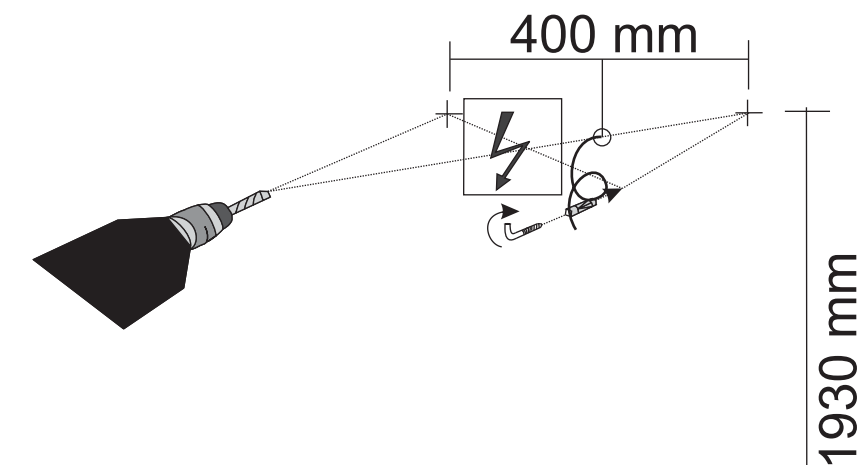

INSTALARE - MOBILIER BAIE/ INSTALATION - VANITY UNIT DEDEMAN 60

1

2

3

4

5

6

* toate dimensiunile pot avea abateri de pana la +/-3mm/
all dimensions may have errors of max. +/-3mm

INSTALARE OGLINDA MOBI DEDEMAN 60

INSTALLATION MANUAL DEDEMAN - MIRROR 60

1

2

* toate dimensiunile pot avea abateri de pana la +/-3mm/
all dimensions may have errors of max. +/-3mm
*lampa LED nu este inclusa/the LED lamp is not included