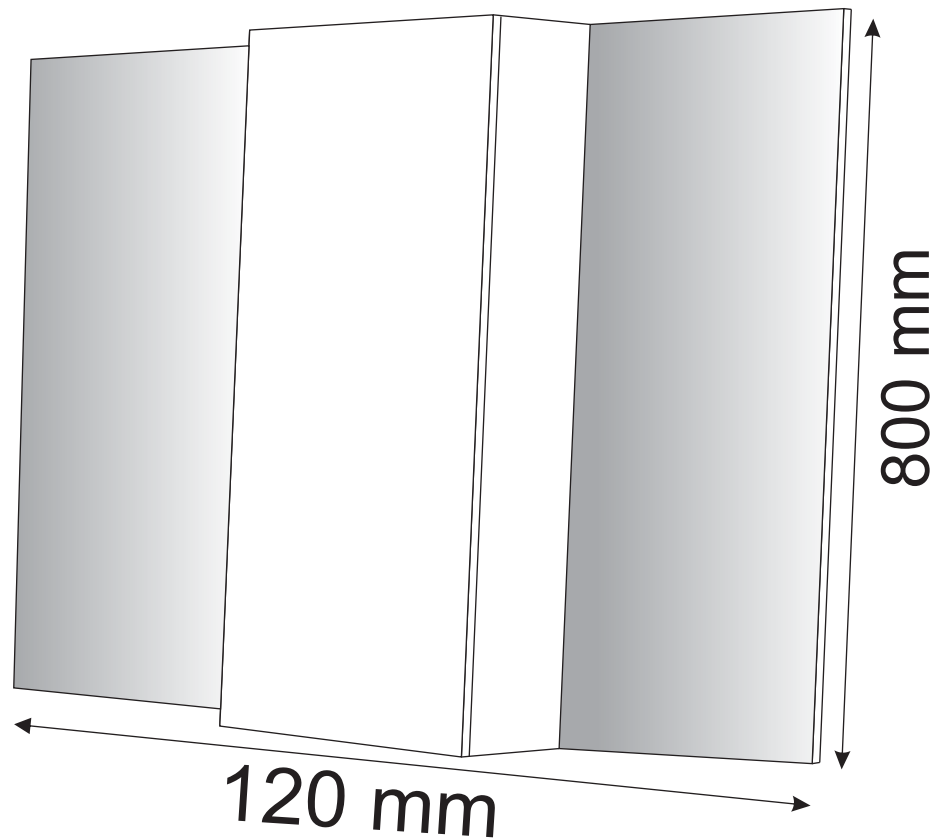

INSTALARE - MOBILIER BAIE/ INSTALATION - VANITY UNIT DEDEMAN 120

1

2

3

4

5

6

* toate dimensiunile pot avea abateri de pana la +/-3mm/
all dimensions may have errors of max. +/-3mm

INSTALARE OGLINDA MOBI DEDEMAN 120

INSTALLATION MANUAL DEDEMAN - MIRROR 120

1

2

* toate dimensiunile pot avea abateri de pana la +/-3mm/
all dimensions may have errors of max. +/-3mm