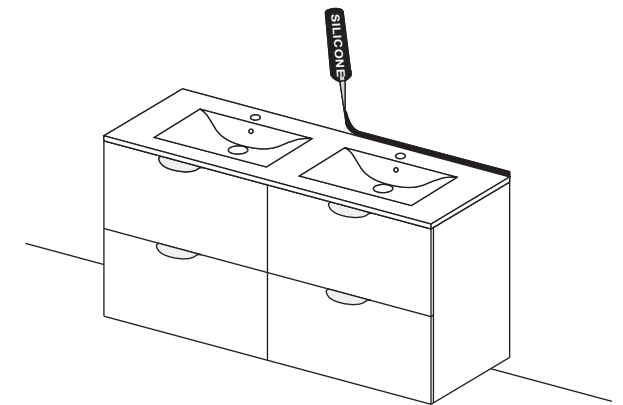

INSTALARE - MOBILIER BAIE/ INSTALATION - VANITY UNIT DEDEMAN 120

1

2

3

4

5

6

* toate dimensiunile pot avea abateri de pana la +/-3mm/
all dimensions may have errors of max. +/-3mm

INSTALARE OGLINDA MOBI DEDEMAN 120

INSTALLATION MANUAL DEDEMAN - MIRROR 120

1

2

* toate dimensiunile pot avea abateri de pana la +/-3mm/
all dimensions may have errors of max. +/-3mm