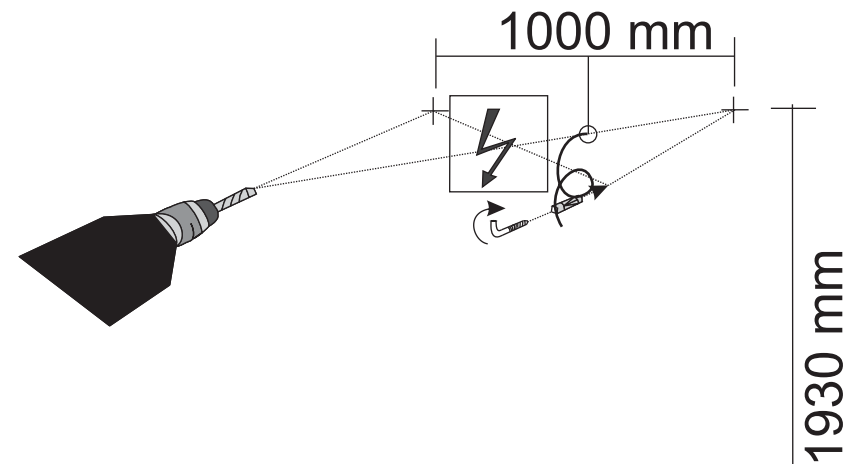

INSTALARE - MOBILIER BAIE/ INSTALATION - VANITY UNIT DEDEMAN 120

1

2

3

4

5

6

* toate dimensiunile pot avea abateri de pana la +/-3mm/
all dimensions may have errors of max. +/-3mm

INSTALARE OGLINDA MOBI DEDEMAN 120

INSTALLATION MANUAL DEDEMAN - MIRROR 120

1

2

* toate dimensiunile pot avea abateri de pana la +/-3mm/
all dimensions may have errors of max. +/-3mm