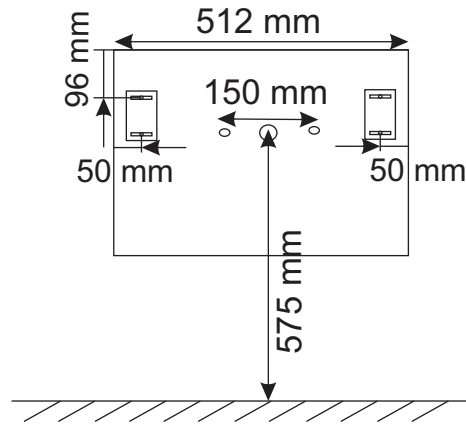

INSTALARE - MOBILIER BAIE/ INSTALATION - VANITY UNIT DEDEMAN 120

1

2

3

4

5

6

* toate dimensiunile pot avea abateri de pana la +/-3mm/
all dimensions may have errors of max. +/-3mm

INSTALARE OGLINDA MOBI DEDEMAN 120

INSTALLATION MANUAL DEDEMAN - MIRROR 120

1

2

* toate dimensiunile pot avea abateri de pana la +/-3mm/
all dimensions may have errors of max. +/-3mm