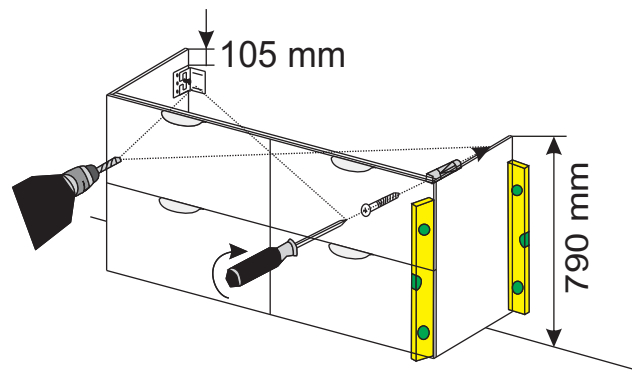

INSTALARE - MOBILIER BAIE/ INSTALATION - VANITY UNIT DEDEMAN 120

1

2

3

4

5

6

* toate dimensiunile pot avea abateri de pana la +/-3mm/
all dimensions may have errors of max. +/-3mm

INSTALARE OGLINDA MOBI DEDEMAN 120

INSTALLATION MANUAL DEDEMAN - MIRROR 120

1

2

* toate dimensiunile pot avea abateri de pana la +/-3mm/
all dimensions may have errors of max. +/-3mm