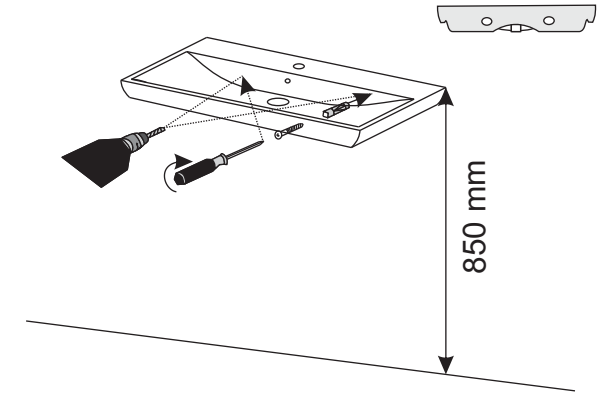

INSTALARE - MOBILIER BAIE/ INSTALATION - VANITY UNIT DEDEMAN 120

1

2

3

4

5

6

* toate dimensiunile pot avea abateri de pana la +/-3mm/
all dimensions may have errors of max. +/-3mm

INSTALARE OGLINDA MOBI DEDEMAN 120

INSTALLATION MANUAL DEDEMAN - MIRROR 120

1

2

* toate dimensiunile pot avea abateri de pana la +/-3mm/
all dimensions may have errors of max. +/-3mm