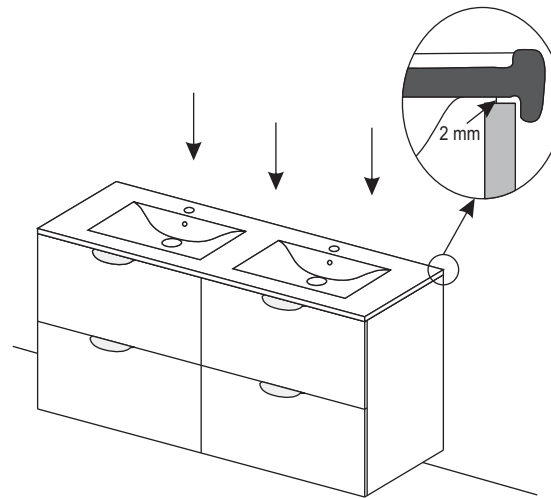

INSTALARE - MOBILIER BAIE/ INSTALATION - VANITY UNIT DEDEMAN 120

1

2

3

4

5

6

* toate dimensiunile pot avea abateri de pana la +/-3mm/
all dimensions may have errors of max. +/-3mm

INSTALARE OGLINDA MOBI DEDEMAN 120

INSTALLATION MANUAL DEDEMAN - MIRROR 120

1

2

* toate dimensiunile pot avea abateri de pana la +/-3mm/
all dimensions may have errors of max. +/-3mm