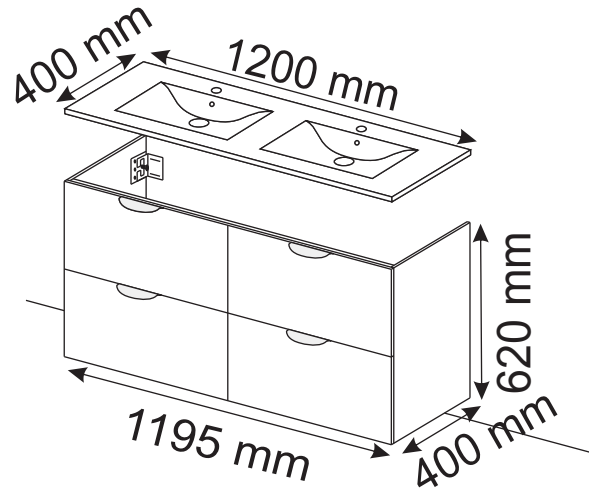

INSTALARE - MOBILIER BAIE/ INSTALATION - VANITY UNIT DEDEMAN 120

1

2

3

4

5

6

* toate dimensiunile pot avea abateri de pana la +/-3mm/
all dimensions may have errors of max. +/-3mm

INSTALARE OGLINDA MOBI DEDEMAN 120

INSTALLATION MANUAL DEDEMAN - MIRROR 120

1

2

* toate dimensiunile pot avea abateri de pana la +/-3mm/
all dimensions may have errors of max. +/-3mm