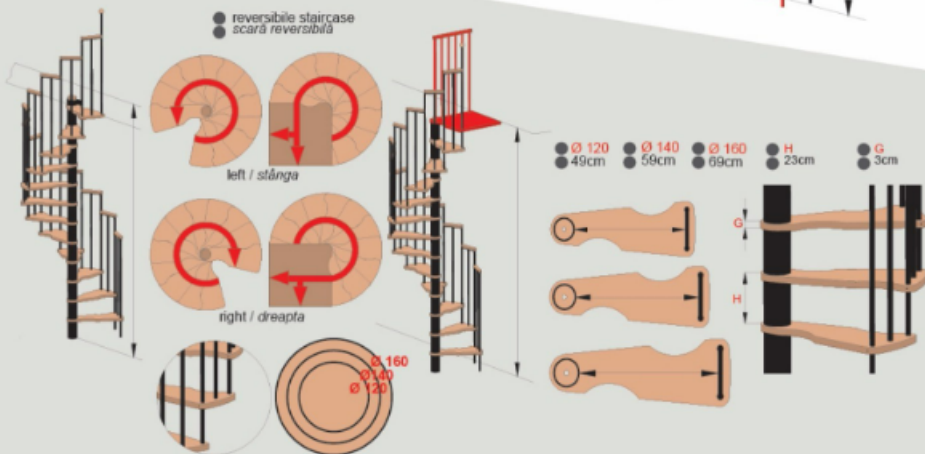

● H
● 299cm

● H+1
● 322cm

● H+2
● 345cm

● H+3
● 368cm

● reversibile staircase
● scară reversibilă

● H
● 103,5cm