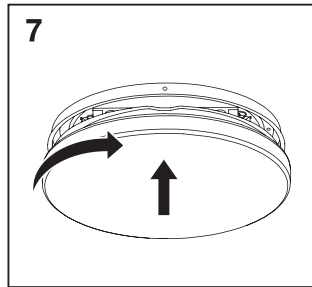

# CEILING ROUND

**CEILING ROUND**

**6**

**OFF**

**ON**

Sound threshold

<b>1</b>	<b>2</b>	<b>3</b>	<b>4</b>
A1 ON	A2 30-50 dB	A3 ON	A4 15-35 lux
B1 Disable	B2 60-80 dB	B3 Disable	B4 50-70 lux

Daylight threshold

(A1 = ON)

	Inrush current [A]	Th50 [µs]	B10	B16	B32	C10	C16	C32
Ceiling Round IP44 210mm 12W	7.4	184	45	51	80	47	75	118
Ceiling Round IP44 210mm 18W	7.4	240	35	45	70	40	64	101
Ceiling Round IP44 210mm 24W	7.8	344	20	26	41	25	41	64
Ceiling Round SEN IP44 210mm 12W	6.8	128	70	89	139	70	112	176
Ceiling Round SEN IP44 210mm 18W	7.8	320	23	29	45	28	46	72
Ceiling Round SEN IP44 210mm 24W	7.8	336	20	26	41	28	41	64