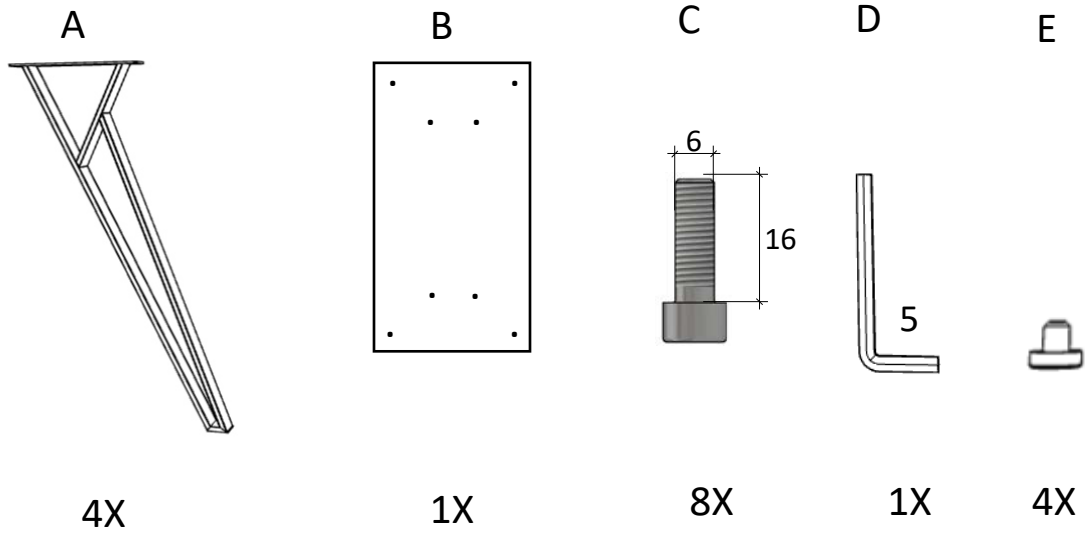

Instructiuni asamblare Tokyo

Complexity	Time	Instruments	People
★☆☆☆	🕒 10min	🔧	👤

1