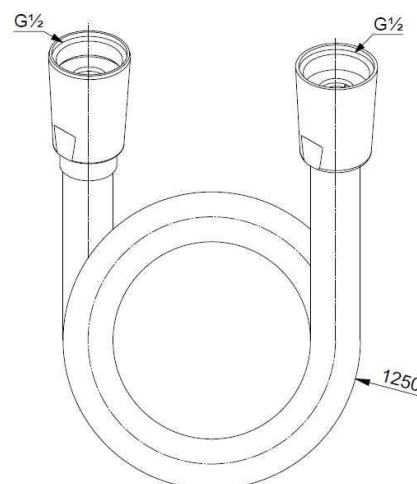

cu piulițe conice

anti-răsucire

G 1/2 x G 1/2

x1250 mm

Product picture

Dimensional drawing

Flow rate diagram