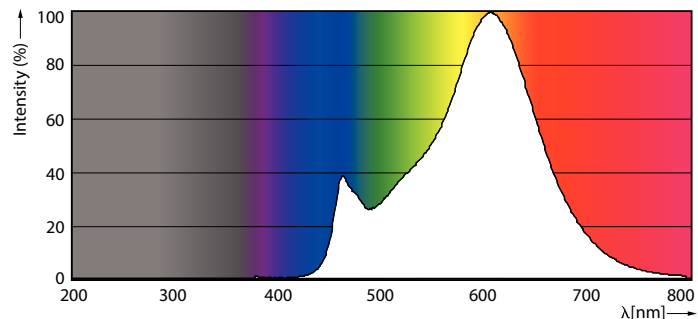

Photometric data

LED classic E27 WW A60 SRT4