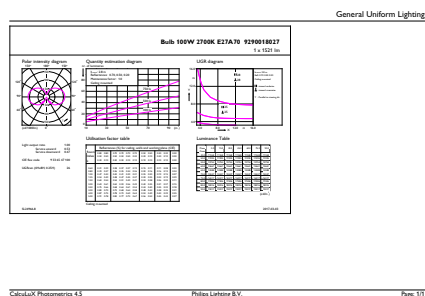

Order code	929002067801
Numerator - Quantity Per Pack	1
Numerator - Packs per outer box	4
Material Nr. (12NC)	929002067801
Net Weight (Piece)	0.100 kg

Dimensional drawing

Bulb G120 11-100W 1521lm 2700K E27ND

Product	D	C
LED classic 100W E27 WW G120 FRNDRFSRT4	125 mm	177 mm

Photometric data

LED classic E27 WW A60 SRT4

LEDbulb CLA 10,5W G120 E27 827 FR

LEDbulb CLA G120 10,5W E27 827 FR

Classic filament LEDbulbs

Lifetime