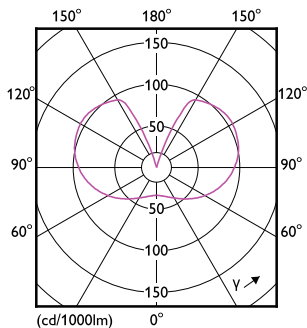

Order code	929002067801
Numerator - Quantity Per Pack	1
Numerator - Packs per outer box	4
Material Nr. (12NC)	929002067801
Net Weight (Piece)	0.100 kg

Dimensional drawing

Bulb G120 11-100W 1521lm 2700K E27ND

Product	D	C
LED classic 100W E27 WW G120 FRNDRFSRT4	125 mm	177 mm

Photometric data

LED classic E27 WW A60 SRT4

LEDbulb CLA 10,5W G120 E27 827 FR

LEDbulb CLA G120 10,5W E27 827 FR

Classic filament LEDbulbs

Lifetime