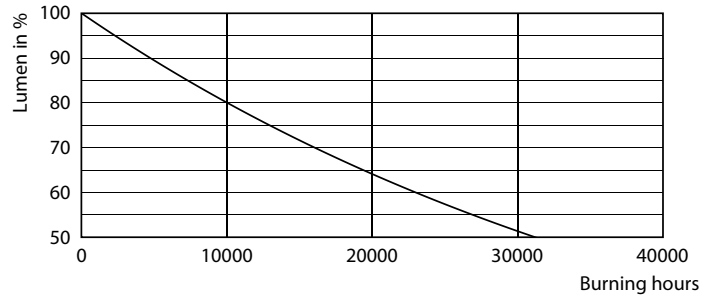

Product data

General Information	
Cap-Base	E27 [E27]
EU RoHS compliant	Yes
Nominal Lifetime (Nom)	15000 h
Switching Cycle	20000X
Technical Type	10.5-100W
Flux measurement reference	Sphere
Light Technical	
Color Code	827 [CCT of 2700K]
Luminous Flux (Nom)	1521 lm
Color Designation	Warm White (WW)
Correlated Color Temperature (Nom)	2700 K
Luminous Efficacy (rated) (Nom)	144.00 lm/W
Color Consistency	<6
Color Rendering Index (Nom)	80
LLMF At End Of Nominal Lifetime (Nom)	70 %
Operating and Electrical	
Input Frequency	50 to 60 Hz

Product	D	C
LED classic 100W E27 WW G120 FRNDRFSRT4	125 mm	177 mm

Photometric data

LED classic E27 WW A60 SRT4

LEDbulb CLA 10,5W G120 E27 827 FR

LEDbulb CLA G120 10,5W E27 827 FR

Classic filament LEDbulbs

Lifetime