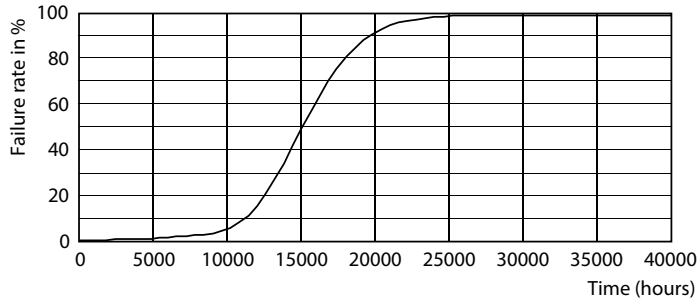

Product data

General Information	
Cap-Base	E27 [E27]
EU RoHS compliant	Yes
Nominal Lifetime (Nom)	15000 h
Switching Cycle	20000X
Technical Type	10.5-100W
Flux measurement reference	Sphere
Light Technical	
Color Code	827 [CCT of 2700K]
Luminous Flux (Nom)	1521 lm
Color Designation	Warm White (WW)
Correlated Color Temperature (Nom)	2700 K
Luminous Efficacy (rated) (Nom)	144.00 lm/W
Color Consistency	<6
Color Rendering Index (Nom)	80
LLMF At End Of Nominal Lifetime (Nom)	70 %
Operating and Electrical	
Input Frequency	50 to 60 Hz

Product	D	C
LED classic 100W E27 WW G120 FRNDRFSRT4	125 mm	177 mm

Photometric data

LED classic E27 WW A60 SRT4

LEDbulb CLA 10,5W G120 E27 827 FR

LEDbulb CLA G120 10,5W E27 827 FR

Classic filament LEDbulbs

Lifetime