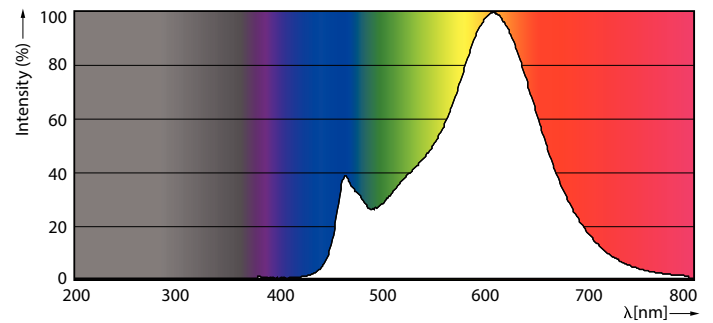

Product data

| General Information | |
|---------------------------------------|---------------------|
| Cap-Base | E27 [E27] |
| EU RoHS compliant | Yes |
| Nominal Lifetime (Nom) | 15000 h |
| Switching Cycle | 20000X |
| Technical Type | 7-60W |
| Flux measurement reference | Sphere |
| Light Technical | |
| Color Code | 827 [CCT of 2700K] |
| Luminous Flux (Nom) | 806 lm |
| Color Designation | Warm White (WW) |
| Correlated Color Temperature (Nom) | 2700 K |
| Luminous Efficacy (rated) (Nom) | 115.00 lm/W |
| Color Consistency | <6 |
| Color Rendering Index (Nom) | 80 |
| LLMF At End Of Nominal Lifetime (Nom) | 70 % |
| Operating and Electrical | |
| Input Frequency | 50 to 60 Hz |

Dimensional drawing

Bulb G93 7-60W 806lm 2700K E27 ND Frost

| Product | D | C |
|--|--------|--------|
| LED classic 60W E27 WW G120 FR ND SRT4 | 125 mm | 177 mm |

Photometric data

LEDBulb Classic E27 G120 7-60W 806lm 2700K