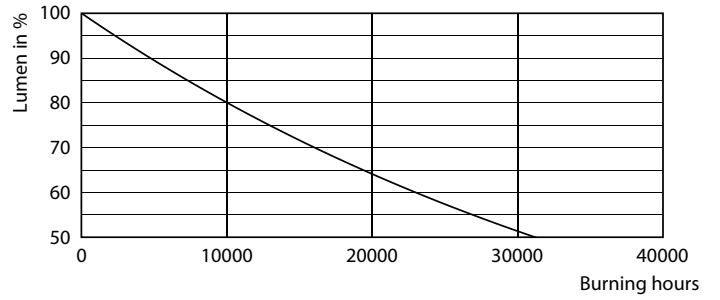

Classic filament LEDbulbs

Lifetime

LEDBulb Classic E27 G120 7-60W 806lm 2700K

LEDBulb Classic E27 G120 7-60W 806lm 2700K