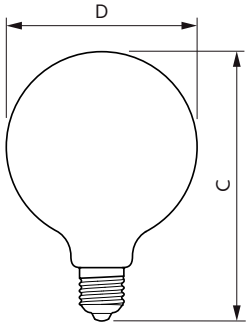

Product data

| General Information | |
|---------------------------------------|---------------------|
| Cap-Base | E27 [E27] |
| EU RoHS compliant | Yes |
| Nominal Lifetime (Nom) | 15000 h |
| Switching Cycle | 20000X |
| Technical Type | 7-60W |
| Flux measurement reference | Sphere |
| Light Technical | |
| Color Code | 827 [CCT of 2700K] |
| Luminous Flux (Nom) | 806 lm |
| Color Designation | Warm White (WW) |
| Correlated Color Temperature (Nom) | 2700 K |
| Luminous Efficacy (rated) (Nom) | 115.00 lm/W |
| Color Consistency | <6 |
| Color Rendering Index (Nom) | 80 |
| LLMF At End Of Nominal Lifetime (Nom) | 70 % |
| Operating and Electrical | |
| Input Frequency | 50 to 60 Hz |

| Power (Nom) | 7 W |
|---------------------------------|-----------------|
| Lamp Current (Nom) | 60 mA |
| Wattage Equivalent | 60 W |
| Starting Time (Nom) | 0.5 s |
| Warm Up Time to 60% Light (Nom) | 0.5 s |
| Power Factor (Nom) | 0.51 |
| Voltage (Nom) | 220-240 V |
| Temperature | |
| T-Case Maximum (Nom) | 45 °C |
| Controls and Dimming | |
| Dimmable | No |
| Mechanical and Housing | |
| Bulb Finish | Frosted |
| Bulb Shape | G120 [G 120mm] |
| Approval and Application | |
| Energy Efficiency Class | E |

Dimensional drawing

Bulb G93 7-60W 806lm 2700K E27 ND Frost

| Product | D | C |
|--|--------|--------|
| LED classic 60W E27 WW G120 FR ND SRT4 | 125 mm | 177 mm |

Photometric data

LEDBulb Classic E27 G120 7-60W 806lm 2700K