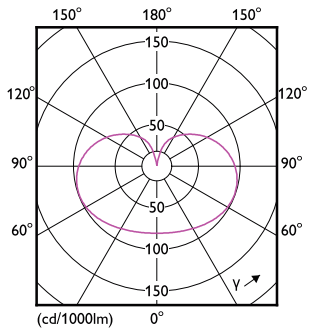

Product data

| General Information | |
|---------------------------------------|---------------------|
| Cap-Base | E27 [E27] |
| EU RoHS compliant | Yes |
| Nominal Lifetime (Nom) | 15000 h |
| Switching Cycle | 20000X |
| Technical Type | 7-60W |
| Flux measurement reference | Sphere |
| Light Technical | |
| Color Code | 827 [CCT of 2700K] |
| Luminous Flux (Nom) | 806 lm |
| Color Designation | Warm White (WW) |
| Correlated Color Temperature (Nom) | 2700 K |
| Luminous Efficacy (rated) (Nom) | 115.00 lm/W |
| Color Consistency | <6 |
| Color Rendering Index (Nom) | 80 |
| LLMF At End Of Nominal Lifetime (Nom) | 70 % |
| Operating and Electrical | |
| Input Frequency | 50 to 60 Hz |

| | |
|---------------------------------|--------------|
| Order code | 929002025201 |
| Numerator - Quantity Per Pack | 1 |
| Numerator - Packs per outer box | 4 |
| Material Nr. (12NC) | 929002025201 |
| Net Weight (Piece) | 0.100 kg |

Dimensional drawing

Bulb G93 7-60W 806lm 2700K E27 ND Frost

| Product | D | C |
|--|--------|--------|
| LED classic 60W E27 WW G120 FR ND SRT4 | 125 mm | 177 mm |

Photometric data

LEDBulb Classic E27 G120 7-60W 806lm 2700K