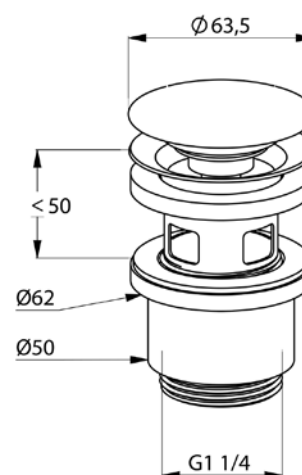

Product: KLUDI PUSH-OPEN fastening basin waste valve
G 1 1/4"

Ref.: 1042405-00

Product description

fastening basin waste valve G 1 1/4"
for washbasin with overflow
waste flow rate >32 l/min
overflow capacity approx 20 l/min

Finishes:
05 chrome

Product picture

Advertisement

- * KLUDI GmbH & Co. KG KLUDI PUSH-OPEN fastening basin waste valve G 1 1/4", item no. 1042405-00
- ** chrome plated brass, accordance to DIN EN 274
waste flow rate > 32 l/min

KLUDI PUSH-OPEN fastening basin waste valve G 1 1/4", manufacturer KLUDI GmbH & Co. KG, KLUDI PUSH-OPEN item no. 1042405-00, chrome plated brass, fastening basin waste valve G 1 1/4", diameter valve plate 63,5 mm, for washbasin with overflow, waste flow rate >32 l/min, for basin hole diameter 42 - 50 mm

Dimensional drawing

Flow rate diagram

waste flow rate in accordance to
DIN EN 274 > 32,0 l/min